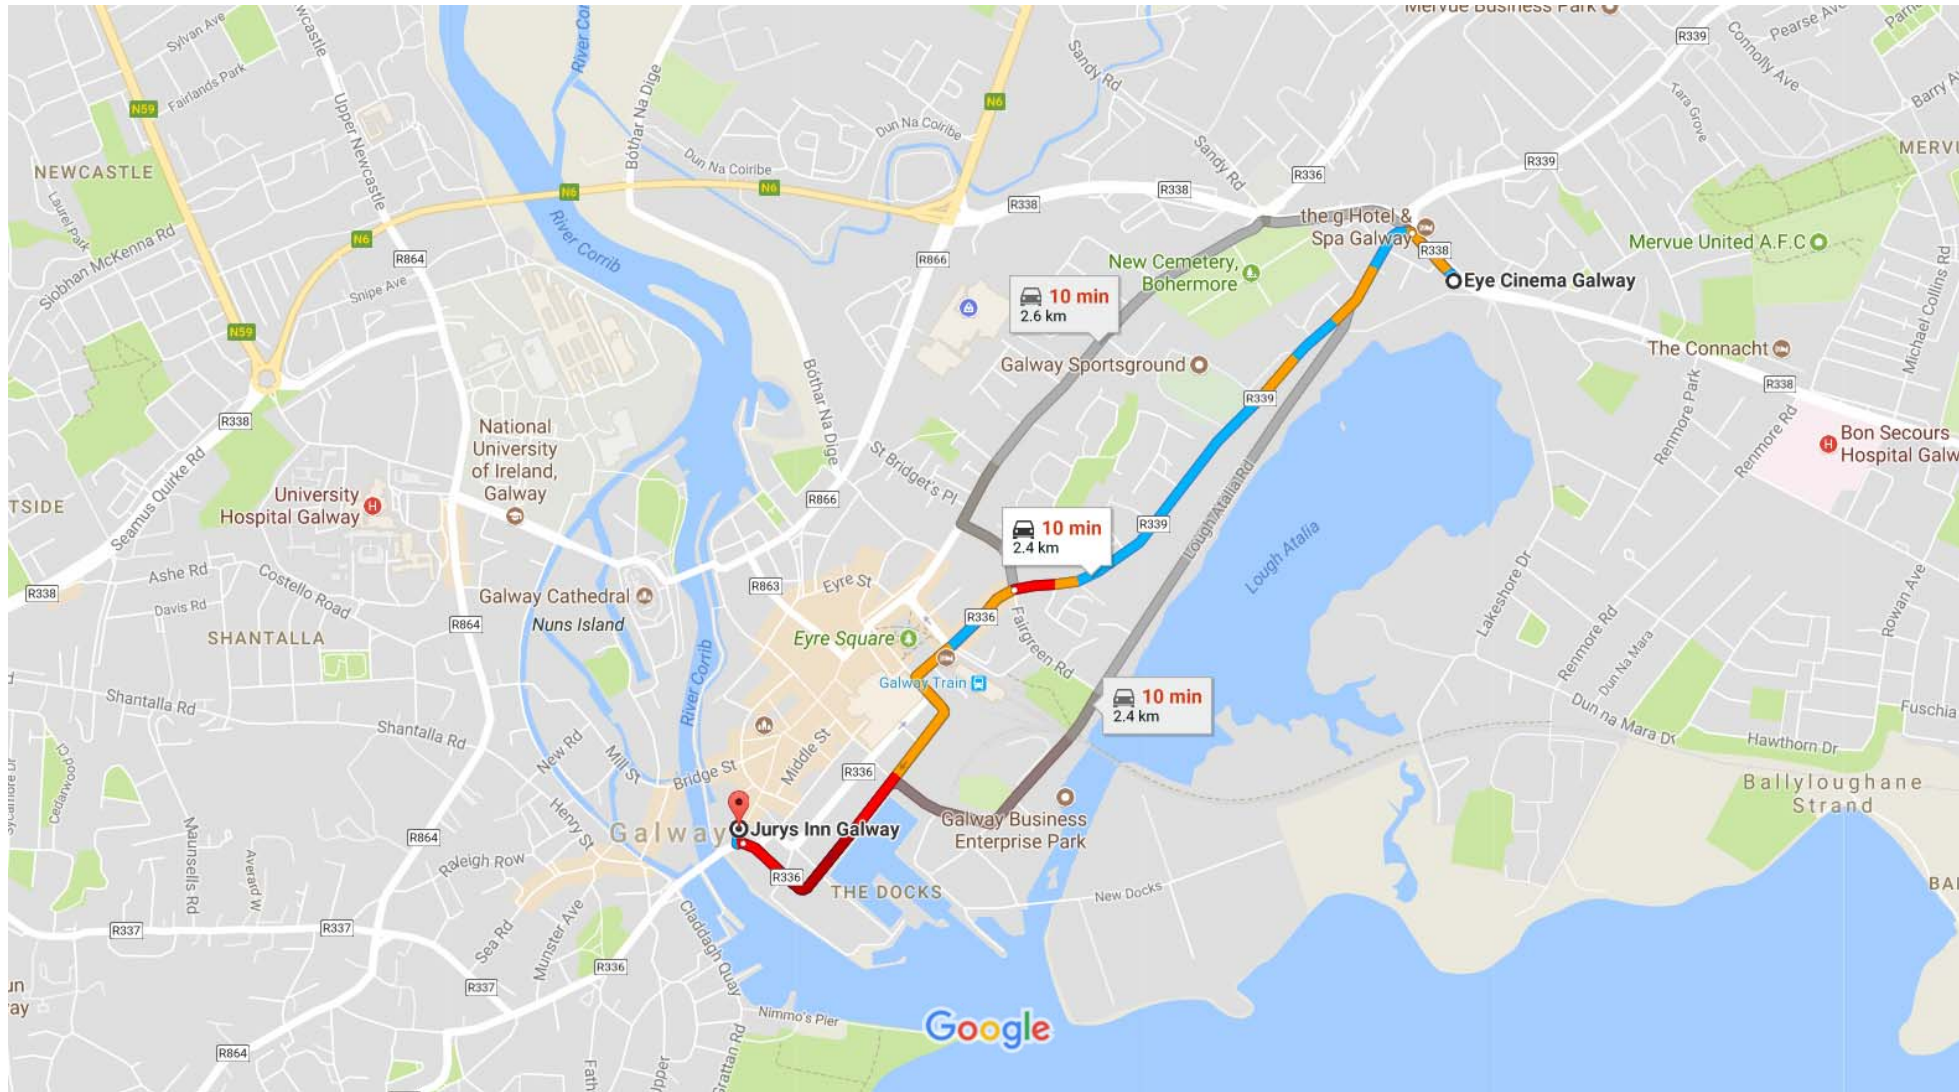

Eye Cinema Galway, Galway City, Ireland to Jurys Inn Galway, Galway City, Ireland

Drive 2.4 km, 10 min

Map data ©2017 Google United States 1000 ft

10 min

10 min

10 min