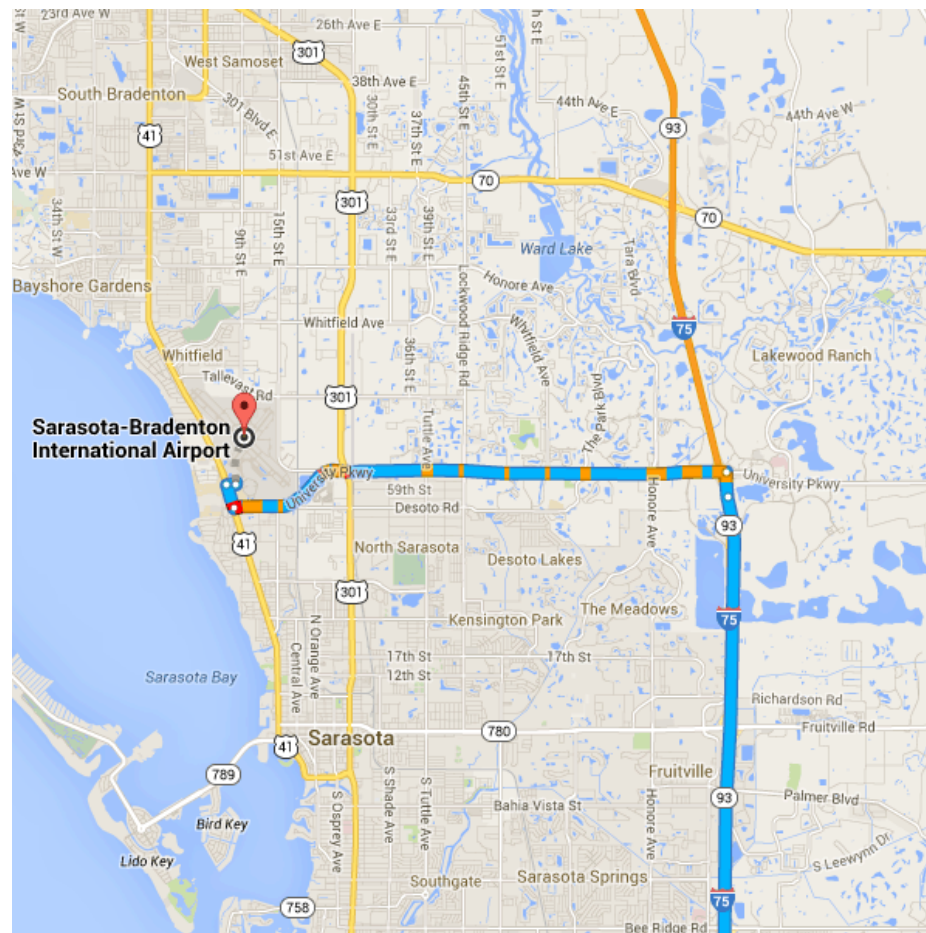

Turn right onto 5th Ave S

Destination will be on the left
0.4 mi

Lurcat Naples

494 5th Ave S, Naples, FL 34102

The Ritz-Carlton, Naples
 280 Vanderbilt Beach Rd, Naples, FL
 34108

Head east on Vanderbilt Beach

 1.5 mi
- 3. Turn right onto Immokalee Rd

 3.7 mi
- 4. Turn left to merge onto I-75 N toward Tampa

 0.3 mi

Follow I-75 N to University Pkwy. Take exit 213 from I-75 N

102 mi / 1 h 24 min

- 5. Merge onto I-75 N

 101 mi
- 6. Take exit 213 toward Sarasota

 0.4 mi

Follow **University Pkwy** to **Airport Auditorium Ln** in Sarasota County

7.4 mi / 12 min

7. Turn **left** onto **University Pkwy**

6.9 mi

8. Turn **right** onto **N Tamiami Trail**

0.3 mi

9. Turn **right** onto **General Spatz Blvd**

- 10. Take the 1st left onto Airport Auditorium Ln
- 0.1 mi
184 ft

📍 Sarasota-Bradenton International Airport

6000 Airport Cir, Sarasota, FL 34243

These directions are for planning purposes only. You may find that construction projects, traffic, weather, or other events may cause conditions to differ from the map results, and you should plan your route accordingly. You must obey all signs or notices regarding your route.