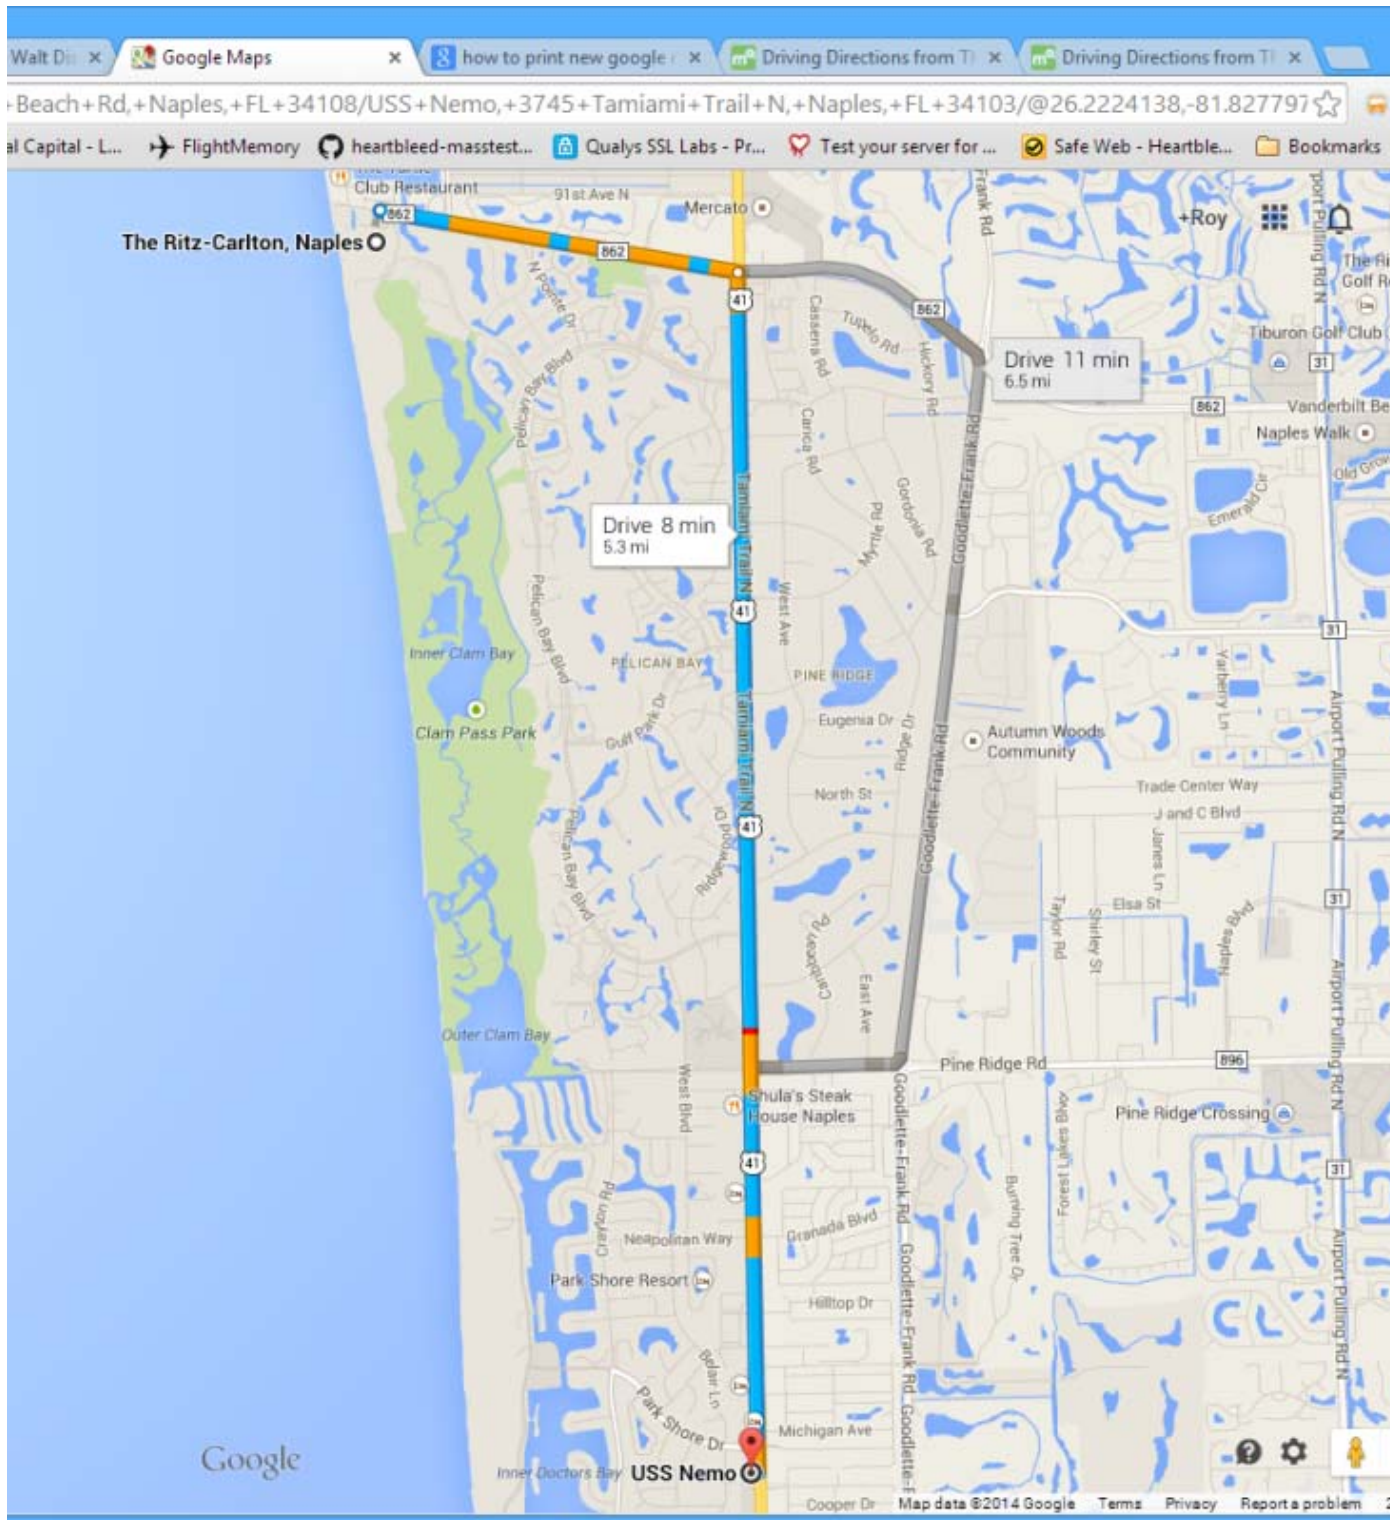

Turn right onto 5th Ave S

Destination will be on the left
0.4 mi

Lurcat Naples

494 5th Ave S, Naples, FL 34102

The Ritz-Carlton, Naples
 280 Vanderbilt Beach Rd, Naples, FL
 34108

Head east on Vanderbilt Beach