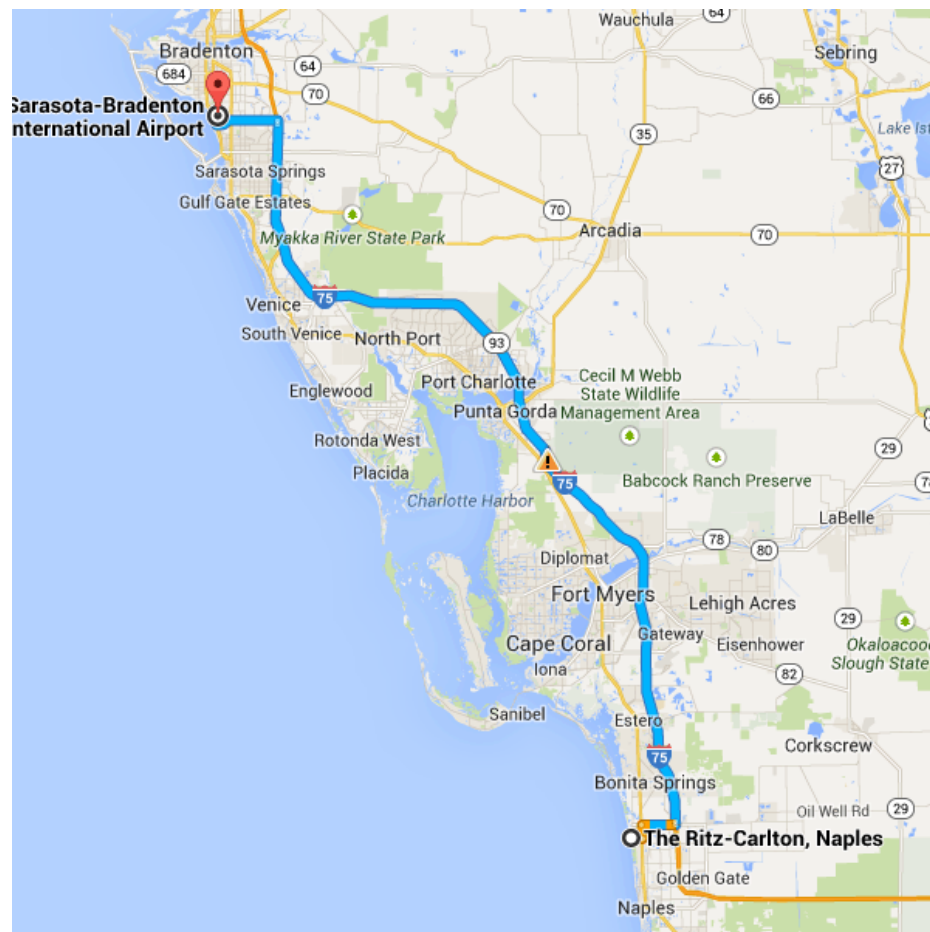

 1.5 mi
- 3. Turn right onto Immokalee Rd

 3.7 mi
- 4. Turn left to merge onto I-75 N toward Tampa

 0.3 mi

Follow I-75 N to University Pkwy. Take exit 213 from I-75 N

102 mi / 1 h 24 min

- 5. Merge onto I-75 N

 101 mi
- 6. Take exit 213 toward Sarasota

 0.4 mi

Follow **University Pkwy** to **Airport Auditorium Ln** in Sarasota County

7.4 mi / 12 min

7. Turn **left** onto **University Pkwy**

6.9 mi

8. Turn **right** onto **N Tamiami Trail**