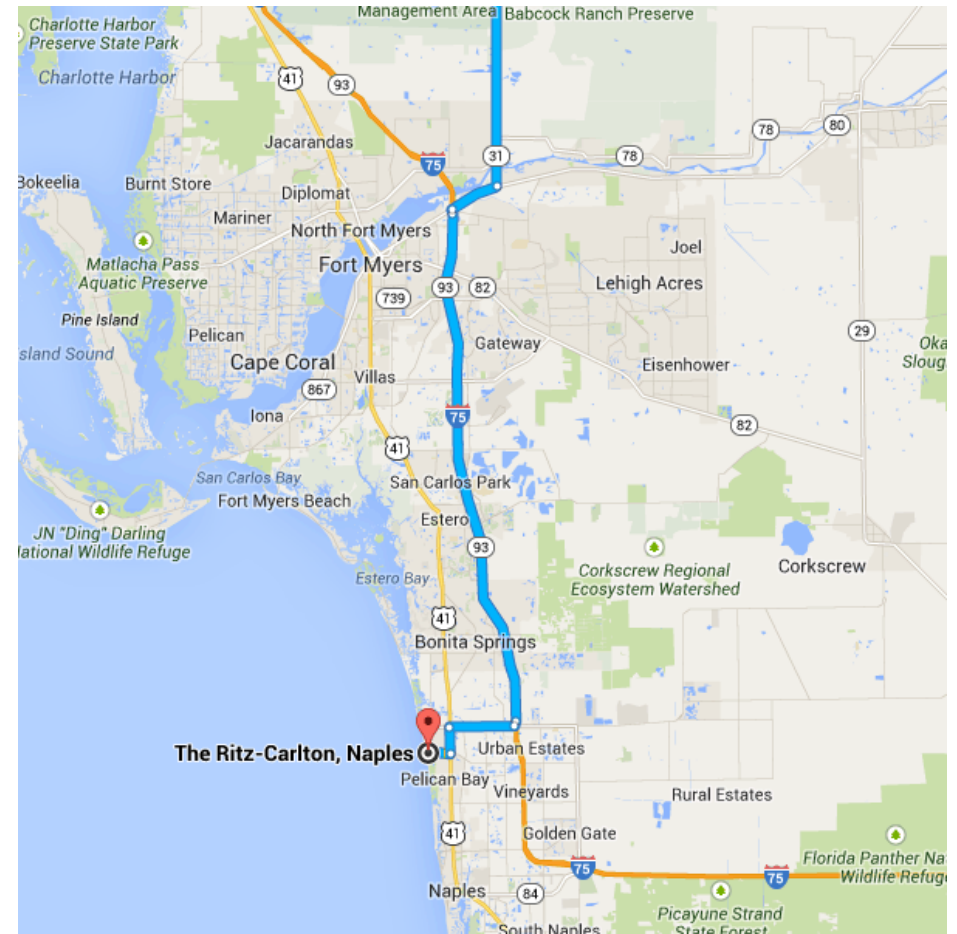

22. Turn left onto U.S. 41 S/Tamiami Trail N
1.5 mi

Turn right onto Vanderbilt Beach Rd
Destination will be on the left
1.2 mi / 2 min