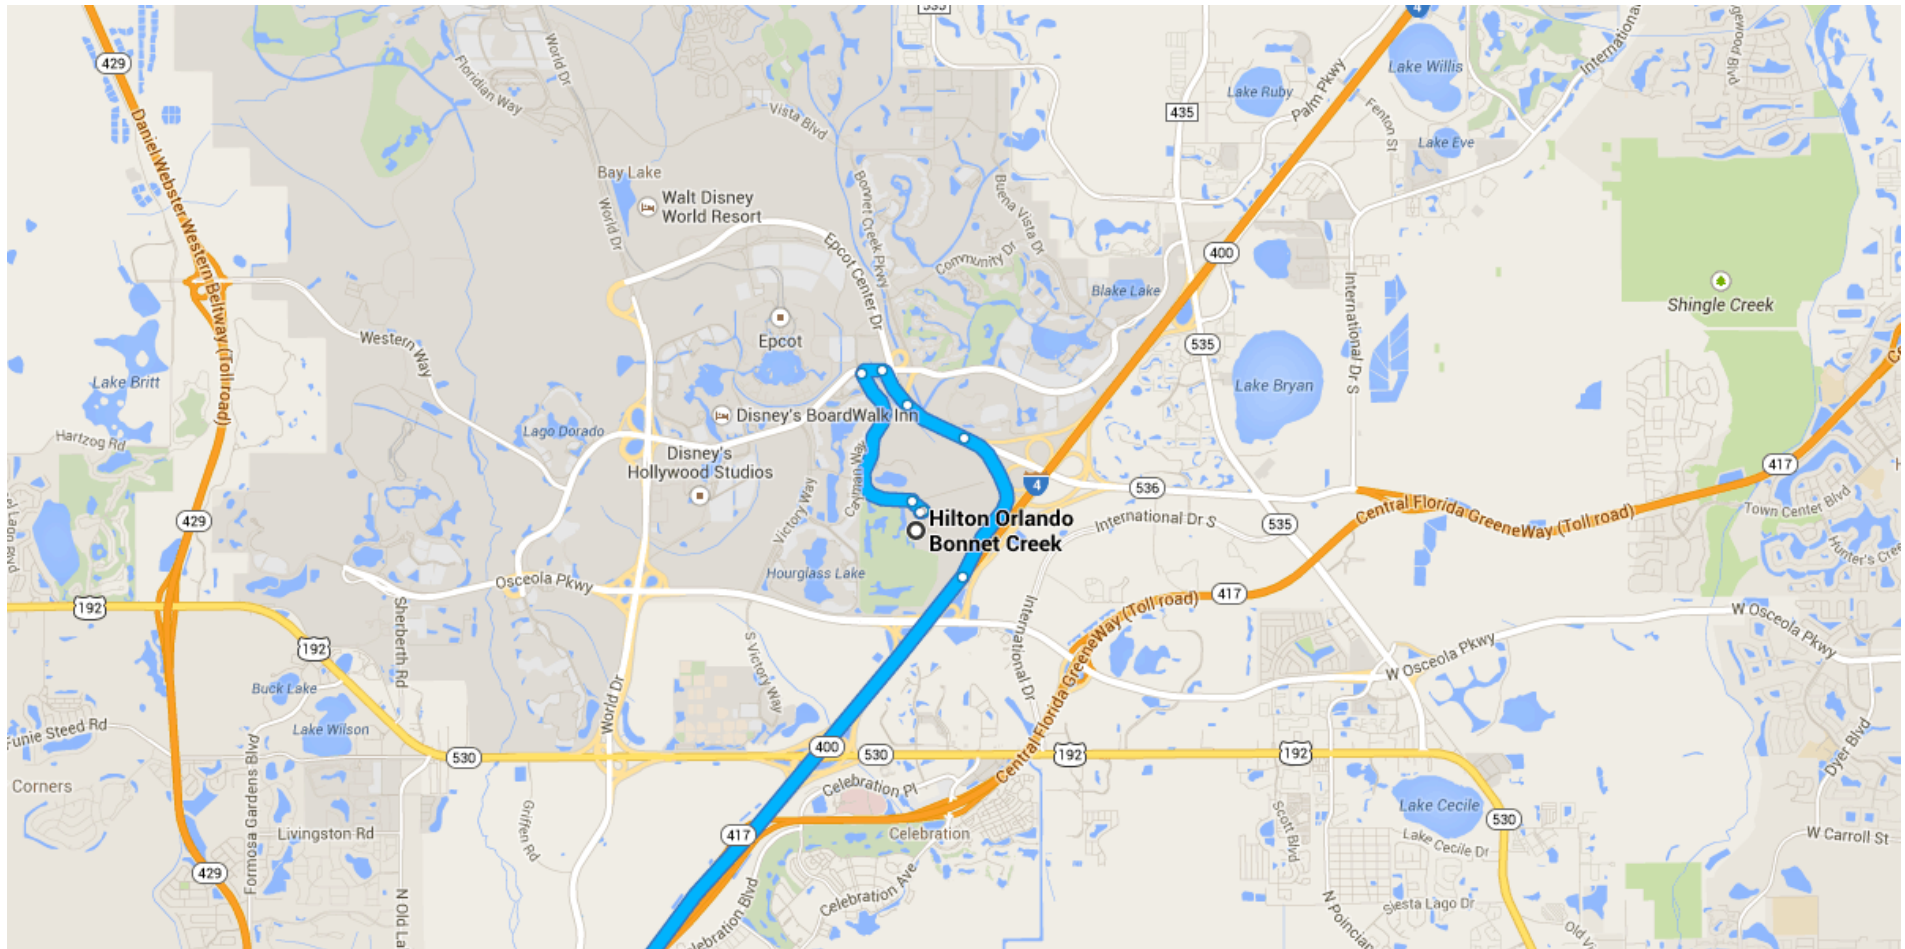

Directions from Hilton Orlando Bonnet Creek to The Ritz-Carlton, Naples

○ Hilton Orlando Bonnet Creek

14100 Bonnet Creek Resort Ln, Orlando, FL 32821

Get on I-4 W from Chelonia Pkwy

3.3 mi / 6 min

- ↑ 1. Head east toward Bonnet Creek Resort Ln
_____ 128 ft
- ↶ 2. Turn left onto Bonnet Creek Resort Ln
_____ 0.1 mi
- ↶ 3. Turn left onto Chelonia Pkwy
_____ 1.2 mi
- ↷ 4. Turn right onto Buena Vista Dr
_____ 0.1 mi
- ↗ 5. Slight right onto the ramp to I-4/FL-536
_____ 0.3 mi
- ↗ 6. Merge onto Epcot Center Dr
_____ 0.4 mi
- ↗ 7. Merge onto I-4 W via the ramp to Tampa/US-192
_____ 1.1 mi

Continue on I-4 W. Take U.S 17 S to FL-31 S in DeSoto County

_____ 90.2 mi / 1 h 41 min

- ↗ 8. Merge onto I-4 W
_____ 17.7 mi
- ↷ 9. Take exit 48 toward Winter Haven
_____ 0.2 mi

Continue on **I-75 S** to North Naples

Map data ©2014 Google

Walk 0.2 mi, 4 min

Use caution - may involve errors or sections not suited for walking

○ The Ritz-Carlton, Naples

280 Vanderbilt Beach Rd, Naples, FL 34108

↑ 1. Head west on Vanderbilt Beach Rd toward Glf Shore Ct

Turn right onto 5th Ave S

Destination will be on the left
0.4 mi

Lurcat Naples

494 5th Ave S, Naples, FL 34102

The Ritz-Carlton, Naples
 280 Vanderbilt Beach Rd, Naples, FL
 34108

Head east on Vanderbilt Beach