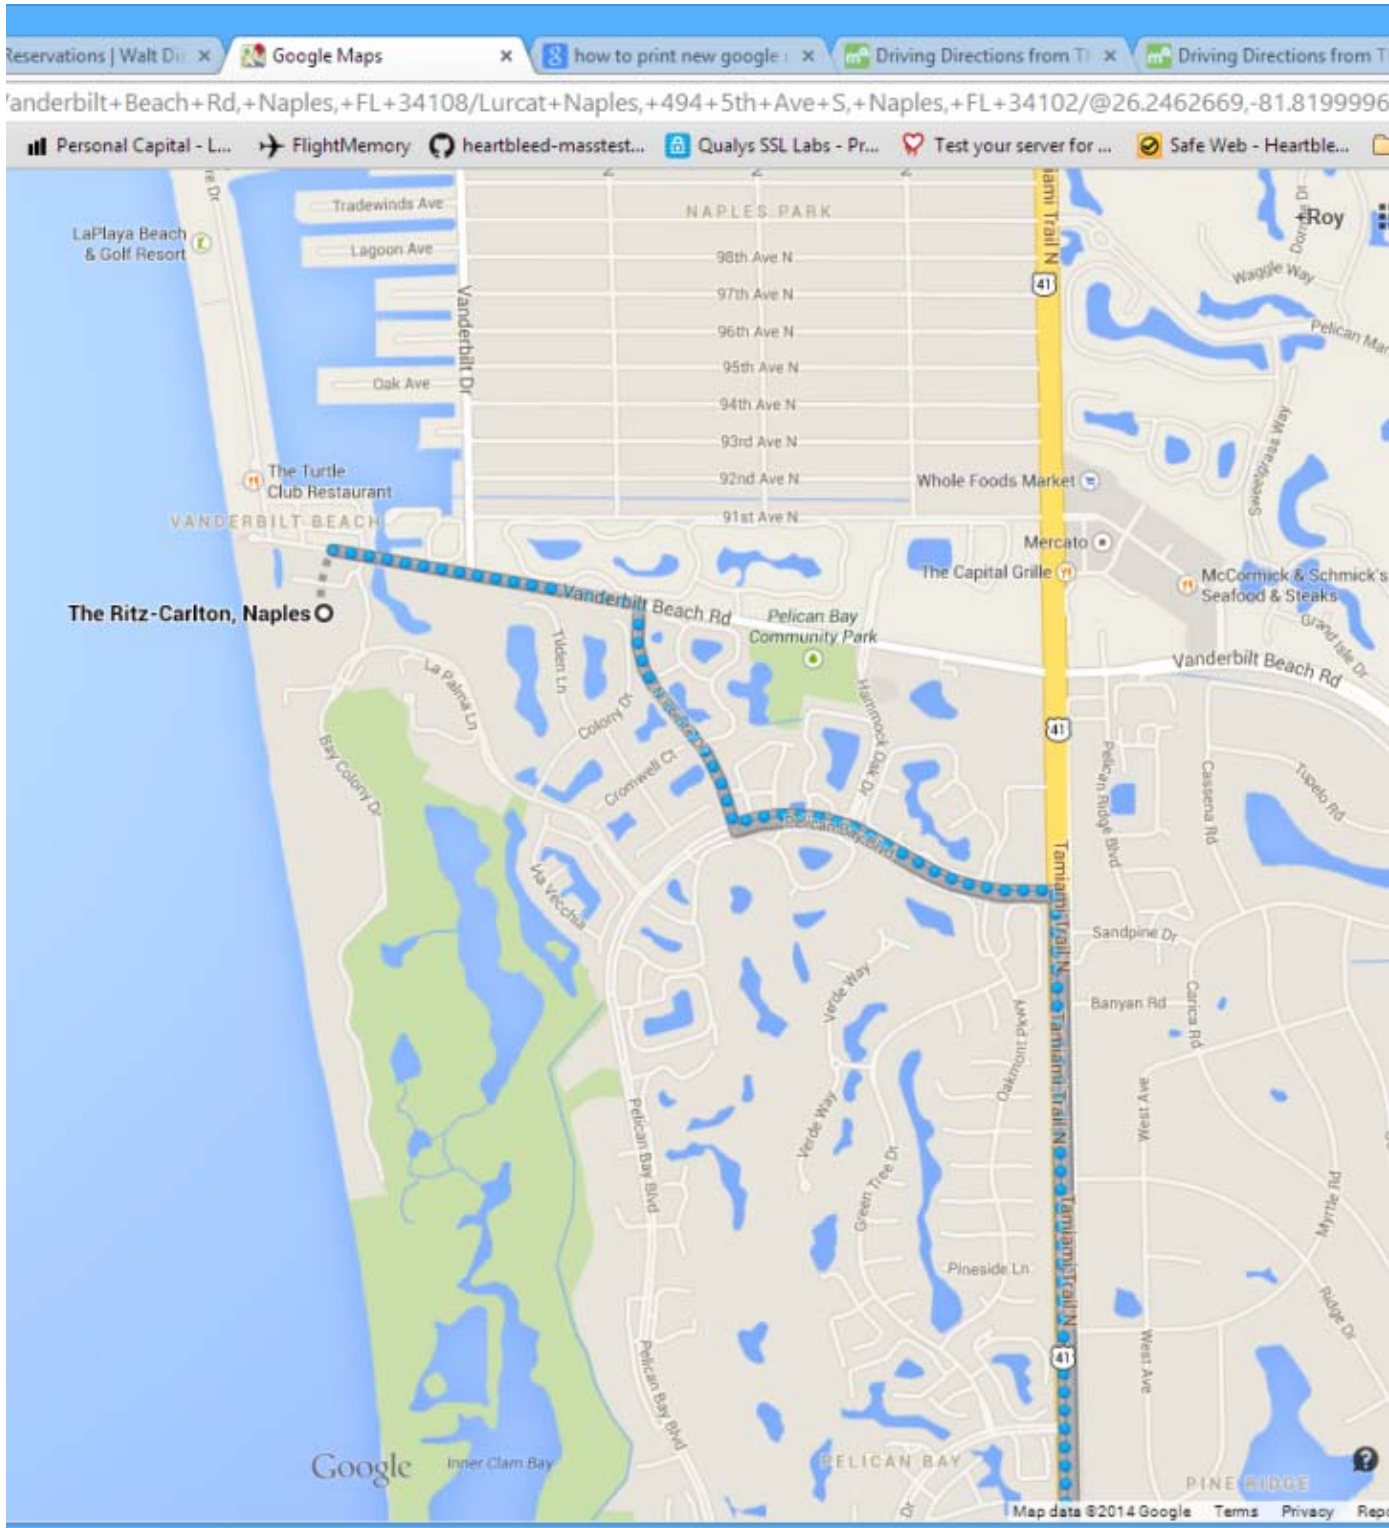

Map data ©2014 Google

Walk 0.2 mi, 4 min

Use caution - may involve errors or sections not suited for walking

○ The Ritz-Carlton, Naples

280 Vanderbilt Beach Rd, Naples, FL 34108

↑ 1. Head west on Vanderbilt Beach Rd toward Glf Shore Ct

0.1 mi

↘ 2. Turn right onto Gulf Shore Dr

📍 Destination will be on the left

0.1 mi

◎ The Turtle Club Restaurant

9225 Gulf Shore Dr, North Naples, FL 34108

These directions are for planning purposes only. You may find that construction projects, traffic, weather, or other events may cause conditions to differ from the map results, and you should plan your route accordingly. You must obey all signs or notices regarding your route.

Map data ©2014 Google [Terms](#) [Privacy](#) [Report a problem](#)

The Ritz-Carlton, Naples

280 Vanderbilt Beach Rd, Naples, FL 34108

Head east on Vanderbilt Beach

Rd toward Bay Colony Dr
1.2 mi

Turn right onto Tamiami Trail N
7.5 mi

Turn right onto 5th Ave S

Destination will be on the left
0.4 mi

Lurcat Naples

494 5th Ave S, Naples, FL 34102

The Ritz-Carlton, Naples
 280 Vanderbilt Beach Rd, Naples, FL
 34108

Head east on Vanderbilt Beach