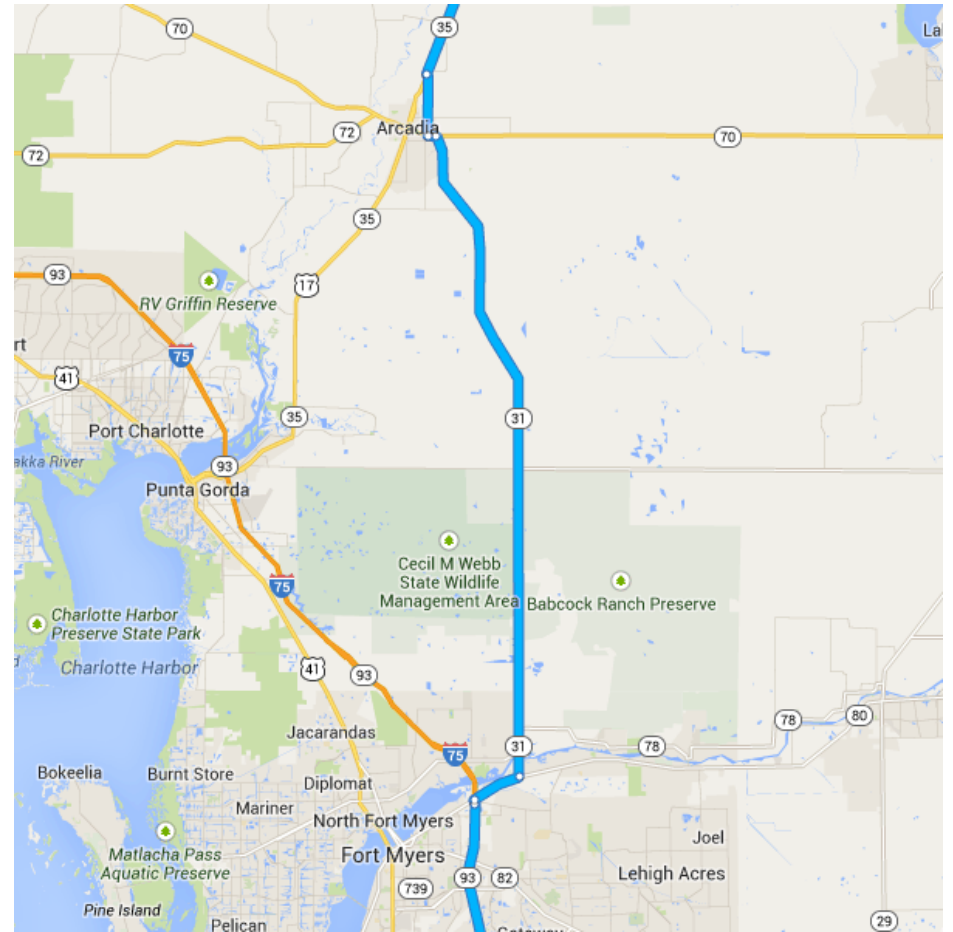

Directions from Hilton Orlando Bonnet Creek to The Ritz-Carlton, Naples

○ Hilton Orlando Bonnet Creek

14100 Bonnet Creek Resort Ln, Orlando, FL 32821

Get on I-4 W from Chelonia Pkwy

3.3 mi / 6 min

- ↑ 1. Head east toward Bonnet Creek Resort Ln
_____ 128 ft
- ↶ 2. Turn left onto Bonnet Creek Resort Ln
_____ 0.1 mi
- ↶ 3. Turn left onto Chelonia Pkwy
_____ 1.2 mi
- ↷ 4. Turn right onto Buena Vista Dr
_____ 0.1 mi
- ↗ 5. Slight right onto the ramp to I-4/FL-536
_____ 0.3 mi
- ↗ 6. Merge onto Epcot Center Dr
_____ 0.4 mi
- ↗ 7. Merge onto I-4 W via the ramp to Tampa/US-192
_____ 1.1 mi

Continue on I-4 W. Take U.S 17 S to FL-31 S in DeSoto County

_____ 90.2 mi / 1 h 41 min

- ↗ 8. Merge onto I-4 W
_____ 17.7 mi
- ↷ 9. Take exit 48 toward Winter Haven
_____ 0.2 mi

Continue on **I-75 S** to North Naples

34.0 mi / 32 min

-  19. Merge onto **I-75 S**
28.6 mi
-  20. Take exit 111 toward **Naples Park**
0.3 mi
-  21. Merge onto **Immokalee Rd**
3.6 mi

22. Turn left onto U.S. 41 S/Tamiami Trail N
1.5 mi

Turn right onto Vanderbilt Beach Rd
Destination will be on the left
1.2 mi / 2 min

Map data ©2014 Google

Walk 0.2 mi, 4 min

Use caution - may involve errors or sections not suited for walking

○ The Ritz-Carlton, Naples

280 Vanderbilt Beach Rd, Naples, FL 34108

↑ 1. Head west on Vanderbilt Beach Rd toward Glf Shore Ct