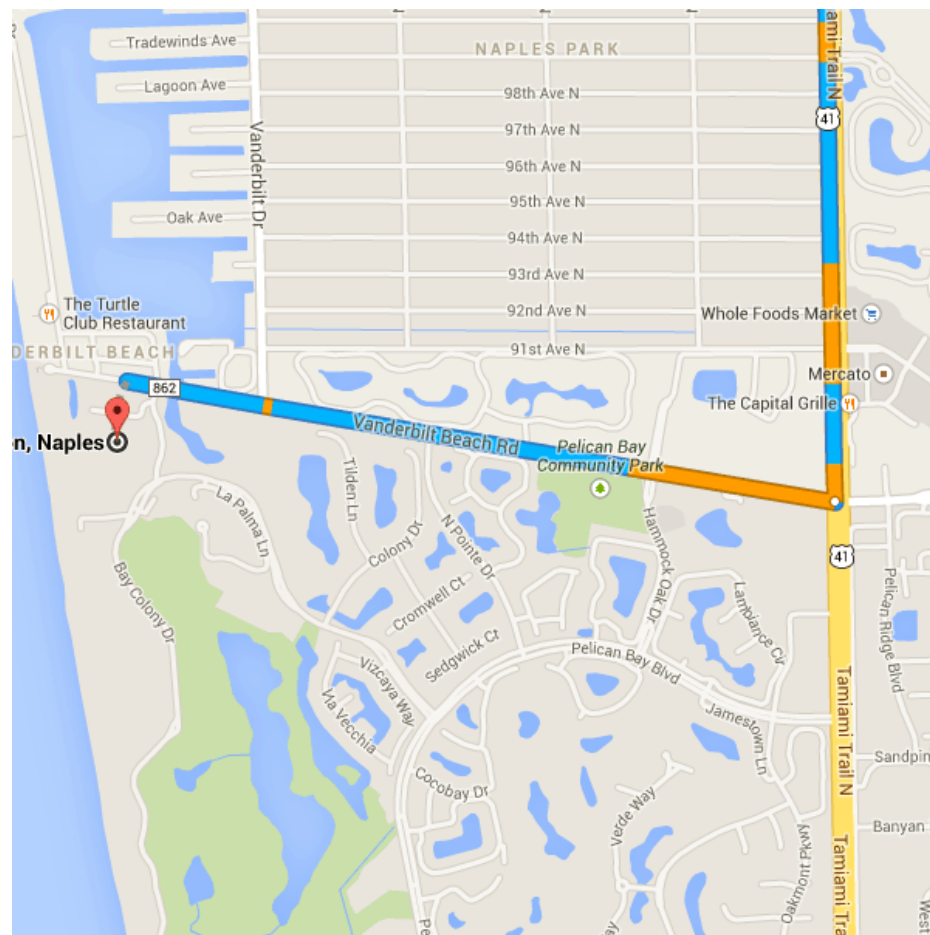

📍 The Ritz-Carlton, Naples

280 Vanderbilt Beach Rd, Naples, FL 34108

These directions are for planning purposes only. You may find that construction projects, traffic, weather, or other events may cause conditions to differ from the map results, and you should plan your route accordingly. You must obey all signs or notices regarding your route.

Map data ©2014 Google