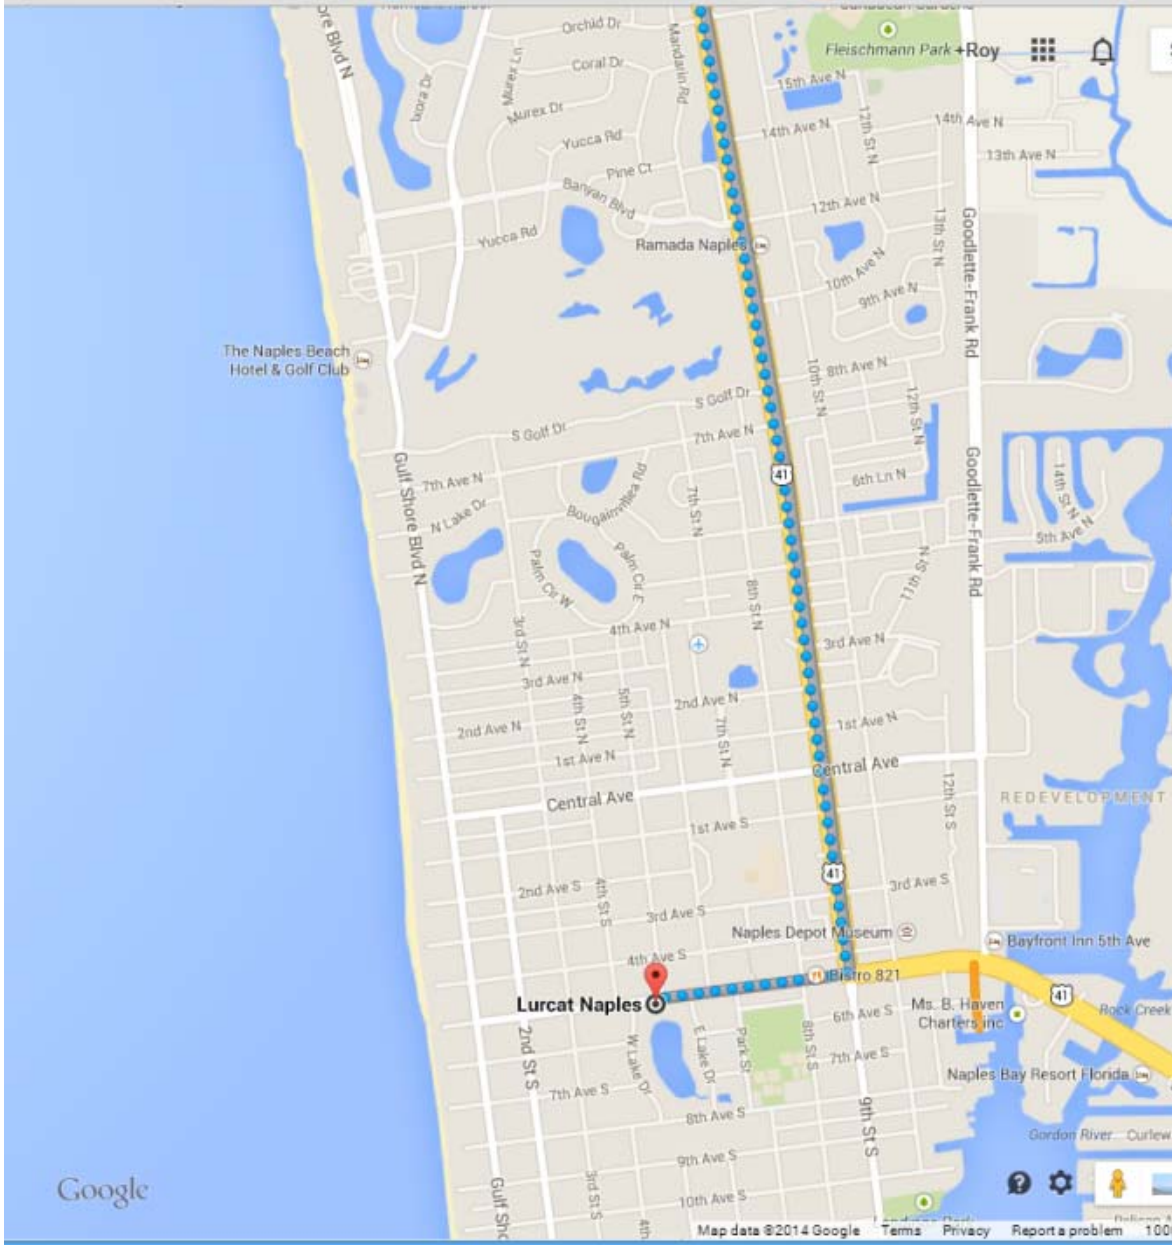

Map data ©2014 Google

Walk 0.2 mi, 4 min

Use caution - may involve errors or sections not suited for walking

○ The Ritz-Carlton, Naples

280 Vanderbilt Beach Rd, Naples, FL 34108

↑ 1. Head west on Vanderbilt Beach Rd toward Glf Shore Ct

0.1 mi

↘ 2. Turn right onto Gulf Shore Dr

📍 Destination will be on the left

0.1 mi

◎ The Turtle Club Restaurant

9225 Gulf Shore Dr, North Naples, FL 34108

These directions are for planning purposes only. You may find that construction projects, traffic, weather, or other events may cause conditions to differ from the map results, and you should plan your route accordingly. You must obey all signs or notices regarding your route.

Map data ©2014 Google [Terms](#) [Privacy](#) [Report a problem](#)

The Ritz-Carlton, Naples

280 Vanderbilt Beach Rd, Naples, FL 34108

Head east on Vanderbilt Beach

Rd toward Bay Colony Dr
1.2 mi

Turn right onto Tamiami Trail N
7.5 mi

Turn right onto 5th Ave S

Destination will be on the left
0.4 mi

Lurcat Naples

494 5th Ave S, Naples, FL 34102

The Ritz-Carlton, Naples
 280 Vanderbilt Beach Rd, Naples, FL
 34108

Head east on Vanderbilt Beach