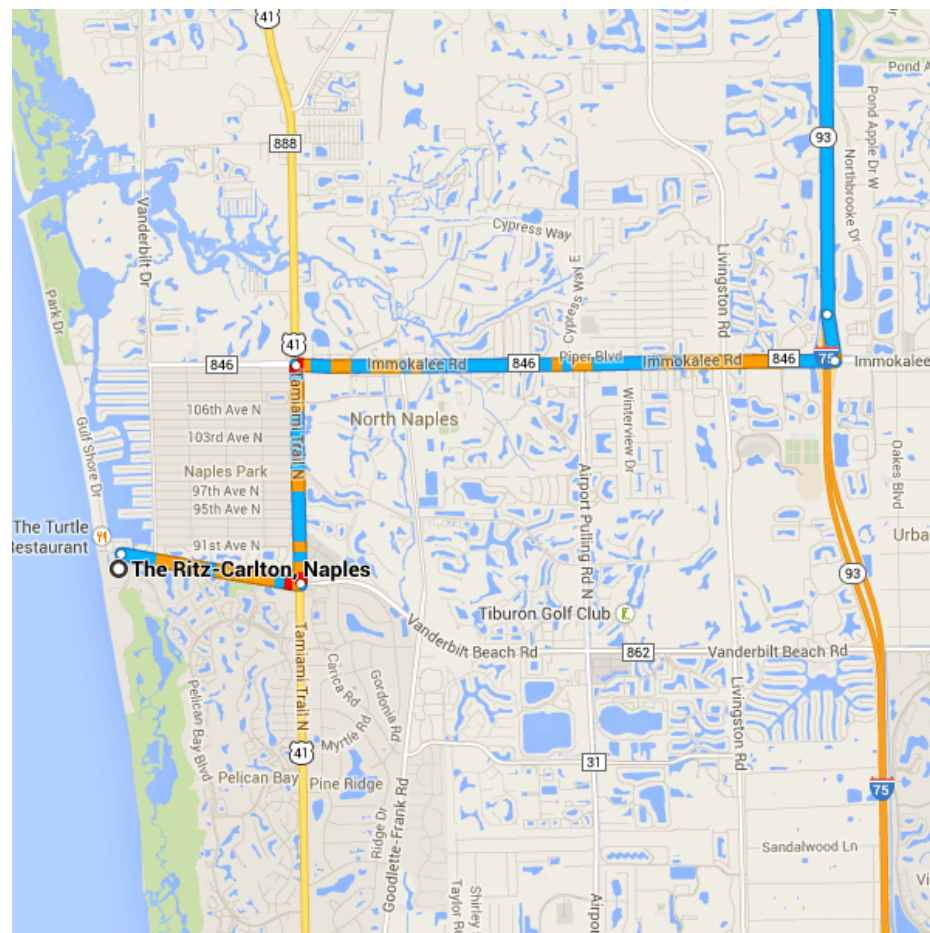

Turn right onto 5th Ave S

Destination will be on the left
0.4 mi

Lurcat Naples

494 5th Ave S, Naples, FL 34102

The Ritz-Carlton, Naples
 280 Vanderbilt Beach Rd, Naples, FL
 34108

Head east on Vanderbilt Beach

○ The Ritz-Carlton, Naples

280 Vanderbilt Beach Rd, Naples, FL 34108

Get on I-75 N from Immokalee Rd

6.8 mi / 11 min

- 1. Head east on Vanderbilt Beach Rd toward Bay Colony Dr

 1.2 mi
- 2. Turn left onto U.S. 41 N

 1.5 mi
- 3. Turn right onto Immokalee Rd

 3.7 mi
- 4. Turn left to merge onto I-75 N toward Tampa

 0.3 mi

Follow I-75 N to University Pkwy. Take exit 213 from I-75 N

102 mi / 1 h 24 min

- 5. Merge onto I-75 N

 101 mi
- 6. Take exit 213 toward Sarasota

 0.4 mi

Follow **University Pkwy** to **Airport Auditorium Ln** in Sarasota County

7.4 mi / 12 min

7. Turn **left** onto **University Pkwy**

6.9 mi

8. Turn **right** onto **N Tamiami Trail**