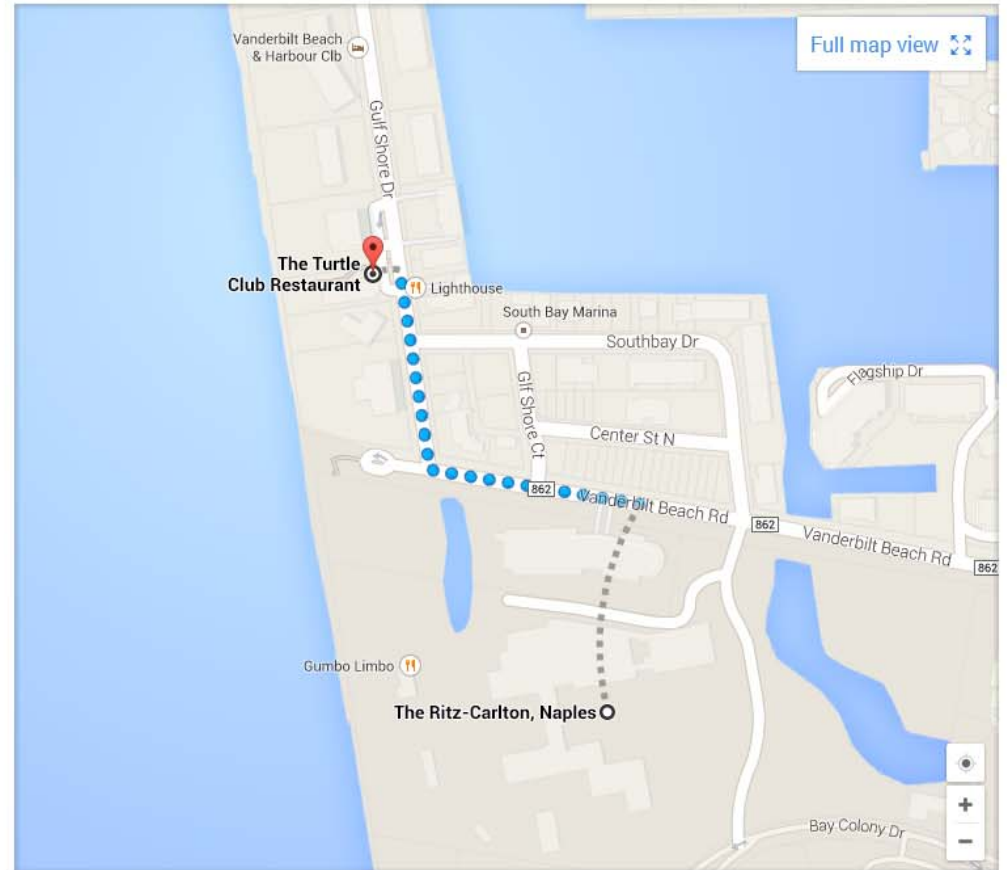

Map data ©2014 Google

Walk 0.2 mi, 4 min

Use caution - may involve errors or sections not suited for walking

○ The Ritz-Carlton, Naples

280 Vanderbilt Beach Rd, Naples, FL 34108

↑ 1. Head west on Vanderbilt Beach Rd toward Glf Shore Ct

0.1 mi

↘ 2. Turn right onto Gulf Shore Dr

📍 Destination will be on the left

0.1 mi

◎ The Turtle Club Restaurant

9225 Gulf Shore Dr, North Naples, FL 34108

These directions are for planning purposes only. You may find that construction projects, traffic, weather, or other events may cause conditions to differ from the map results, and you should plan your route accordingly. You must obey all signs or notices regarding your route.

Map data ©2014 Google [Terms](#) [Privacy](#) [Report a problem](#)

The Ritz-Carlton, Naples

280 Vanderbilt Beach Rd, Naples, FL 34108

Head east on Vanderbilt Beach

Rd toward Bay Colony Dr
1.2 mi

Turn right onto Tamiami Trail N
7.5 mi

Turn right onto 5th Ave S

Destination will be on the left
0.4 mi

Lurcat Naples

494 5th Ave S, Naples, FL 34102

The Ritz-Carlton, Naples
 280 Vanderbilt Beach Rd, Naples, FL
 34108

Head east on Vanderbilt Beach