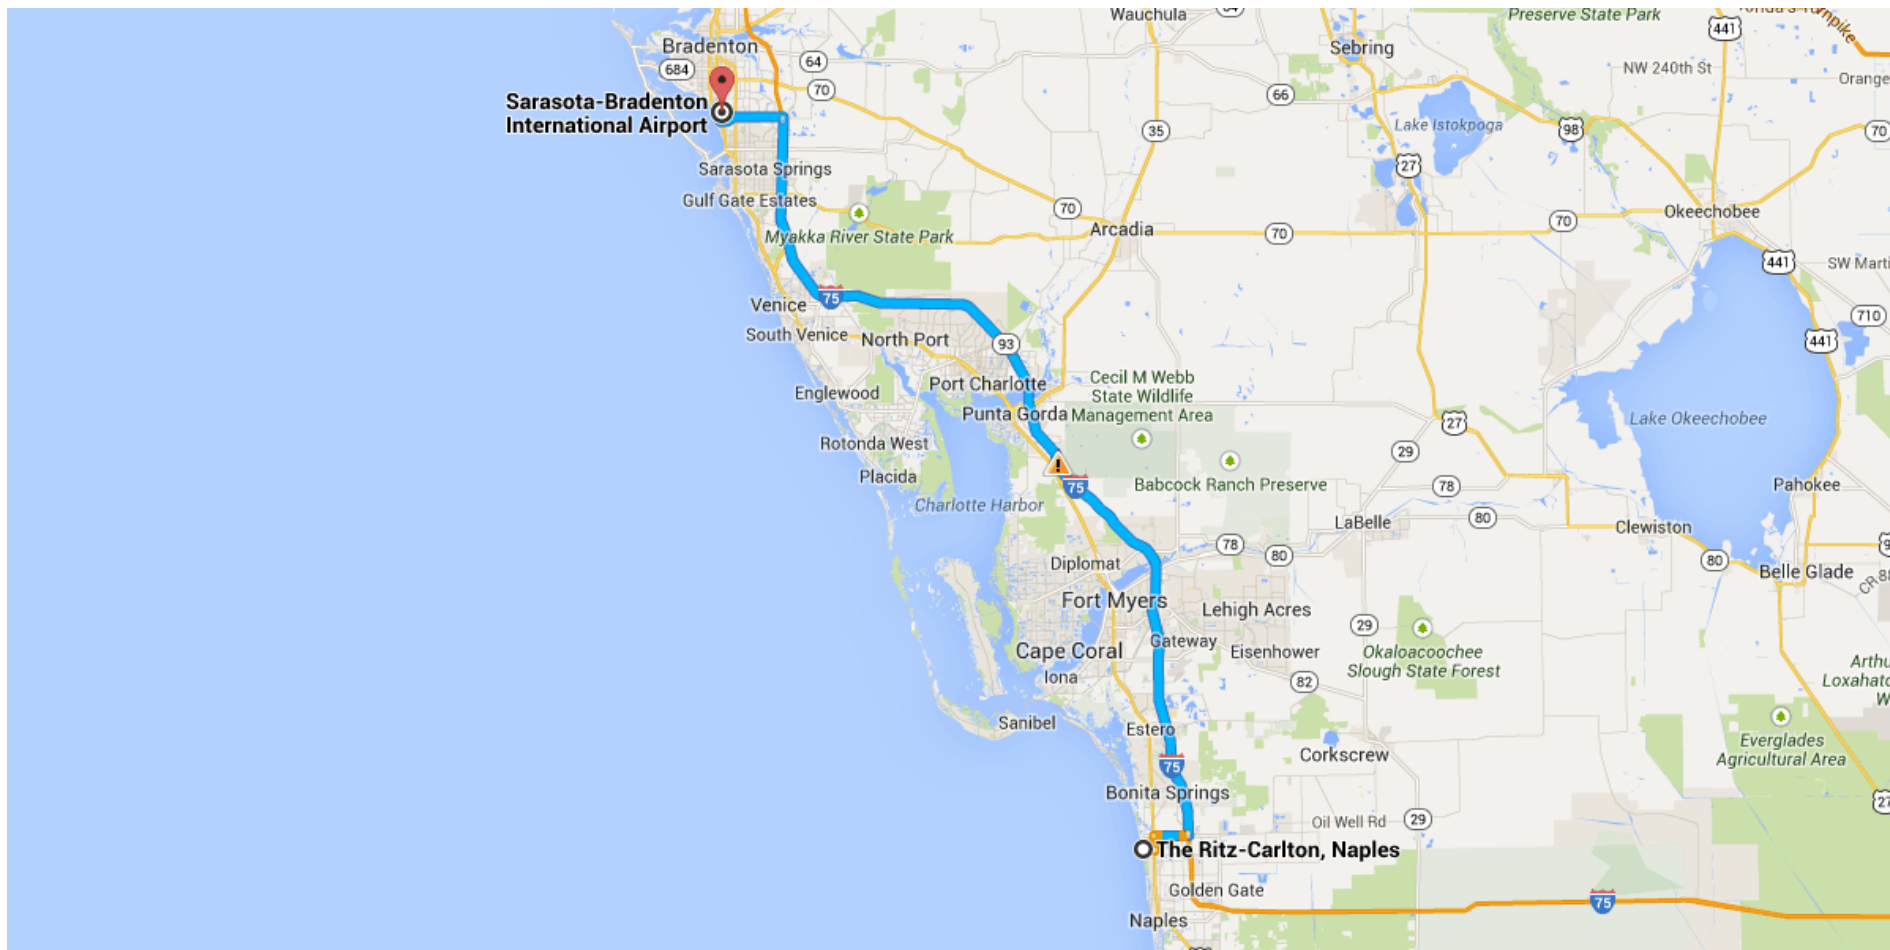

Turn right onto 5th Ave S

Destination will be on the left
0.4 mi

Lurcat Naples

494 5th Ave S, Naples, FL 34102

The Ritz-Carlton, Naples
 280 Vanderbilt Beach Rd, Naples, FL
 34108

Head east on Vanderbilt Beach

Rd toward Bay Colony Dr
 1.2 mi

Turn right onto Tamiami Trail N

Destination will be on the right
 4.1 mi

USS Nemo
 3745 Tamiami Trail N, Naples, FL
 34103

Directions from The Ritz-Carlton, Naples to Sarasota-Bradenton International Airport

○ The Ritz-Carlton, Naples

280 Vanderbilt Beach Rd, Naples, FL 34108

Get on I-75 N from Immokalee Rd

6.8 mi / 11 min

- 1. Head east on Vanderbilt Beach Rd toward Bay Colony Dr

 1.2 mi
- 2. Turn left onto U.S. 41 N

 1.5 mi
- 3. Turn right onto Immokalee Rd

 3.7 mi
- 4. Turn left to merge onto I-75 N toward Tampa

 0.3 mi

Follow I-75 N to University Pkwy. Take exit 213 from I-75 N

102 mi / 1 h 24 min

- 5. Merge onto I-75 N