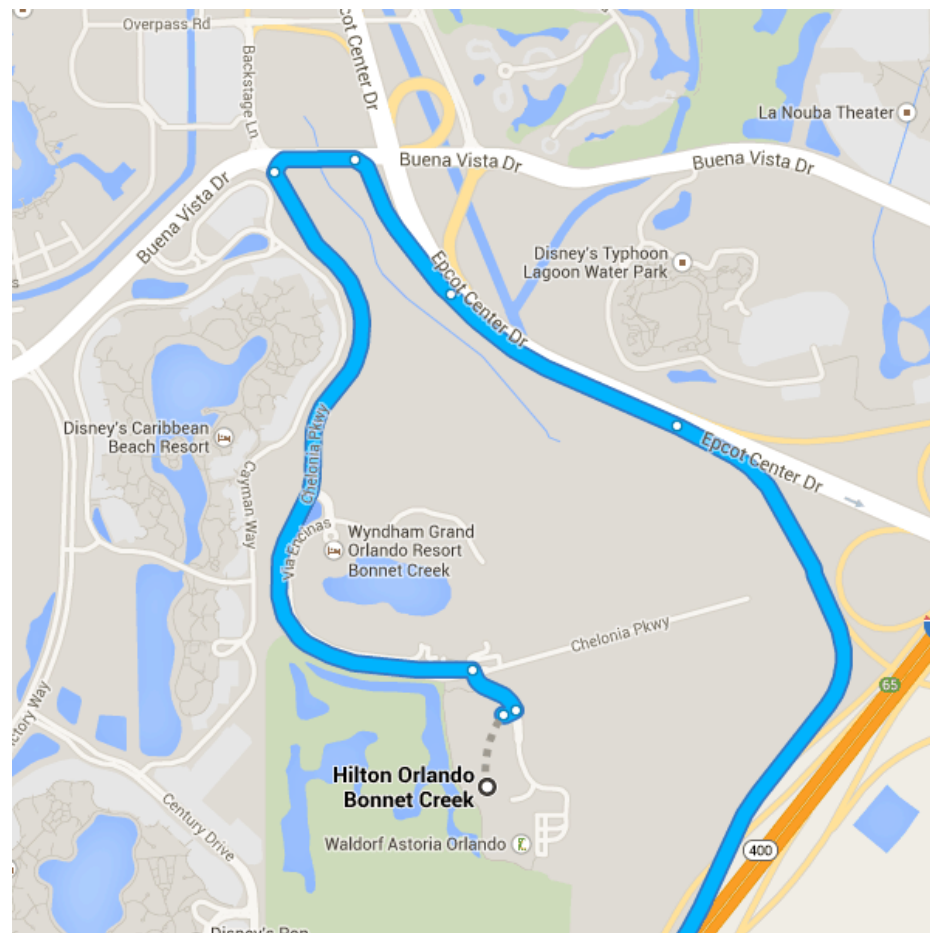

Directions from Hilton Orlando Bonnet Creek to The Ritz-Carlton, Naples

○ Hilton Orlando Bonnet Creek

14100 Bonnet Creek Resort Ln, Orlando, FL 32821

Get on I-4 W from Chelonia Pkwy

3.3 mi / 6 min

- ↑ 1. Head east toward Bonnet Creek Resort Ln
_____ 128 ft
- ↶ 2. Turn left onto Bonnet Creek Resort Ln
_____ 0.1 mi
- ↶ 3. Turn left onto Chelonia Pkwy
_____ 1.2 mi
- ↷ 4. Turn right onto Buena Vista Dr
_____ 0.1 mi
- ↗ 5. Slight right onto the ramp to I-4/FL-536
_____ 0.3 mi
- ↗ 6. Merge onto Epcot Center Dr
_____ 0.4 mi
- ↗ 7. Merge onto I-4 W via the ramp to Tampa/US-192
_____ 1.1 mi

Continue on I-4 W. Take U.S 17 S to FL-31 S in DeSoto County

_____ 90.2 mi / 1 h 41 min

- ↗ 8. Merge onto I-4 W
_____ 17.7 mi
- ↷ 9. Take exit 48 toward Winter Haven
_____ 0.2 mi

Continue on **I-75 S** to North Naples

Map data ©2014 Google

Walk 0.2 mi, 4 min

Use caution - may involve errors or sections not suited for walking

○ The Ritz-Carlton, Naples

280 Vanderbilt Beach Rd, Naples, FL 34108

↑ 1. Head west on Vanderbilt Beach Rd toward Glf Shore Ct

Turn right onto 5th Ave S

Destination will be on the left
0.4 mi

Lurcat Naples

494 5th Ave S, Naples, FL 34102

The Ritz-Carlton, Naples
 280 Vanderbilt Beach Rd, Naples, FL
 34108

Head east on Vanderbilt Beach