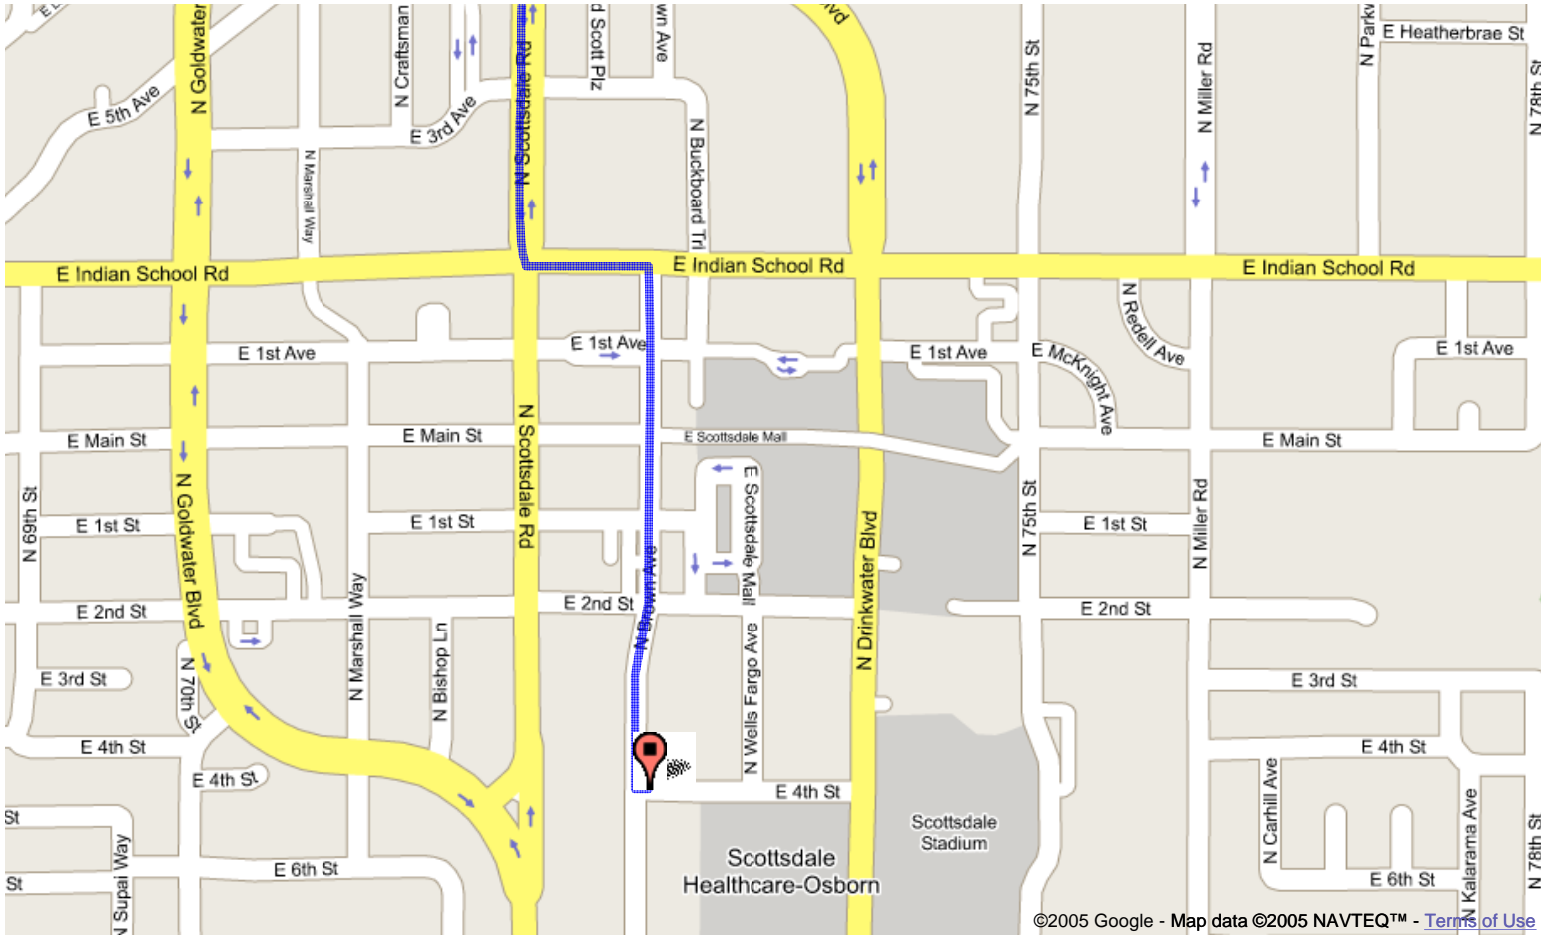

Medizona
480.947.9500

Start address: **7575 E Princess Dr
 Scottsdale, AZ 85255**
 End address: **7217 E 4th Ave
 Scottsdale, AZ 85251**
 Distance: **11.1 mi (about 20 mins)**

- | |
|--|
| 1. Head west from E Princess Dr - go 0.2 mi |
| 2. Bear right and head toward E Princess Blvd - go 0.1 mi |
| 3. Bear right at E Princess Blvd - go 0.4 mi |
| 4. Turn left at N Scottsdale Rd - go 10 mi |
| ... |
| 5. Turn left at E 5th Ave - go 254 ft |
| 6. Turn right at N Winfield Scott Plz - go 210 ft |
| 7. Turn right at E 4th Ave - go 158 ft |

Start address: **7575 E Princess Dr
Scottsdale, AZ 85255**
 End address: **7217 E 4th St
Scottsdale, AZ 85251**
 Distance: **11.7 mi (about 21 mins)**

©2005 Google - Map data ©2005 NAVTEQ™ - [Terms of Use](#)