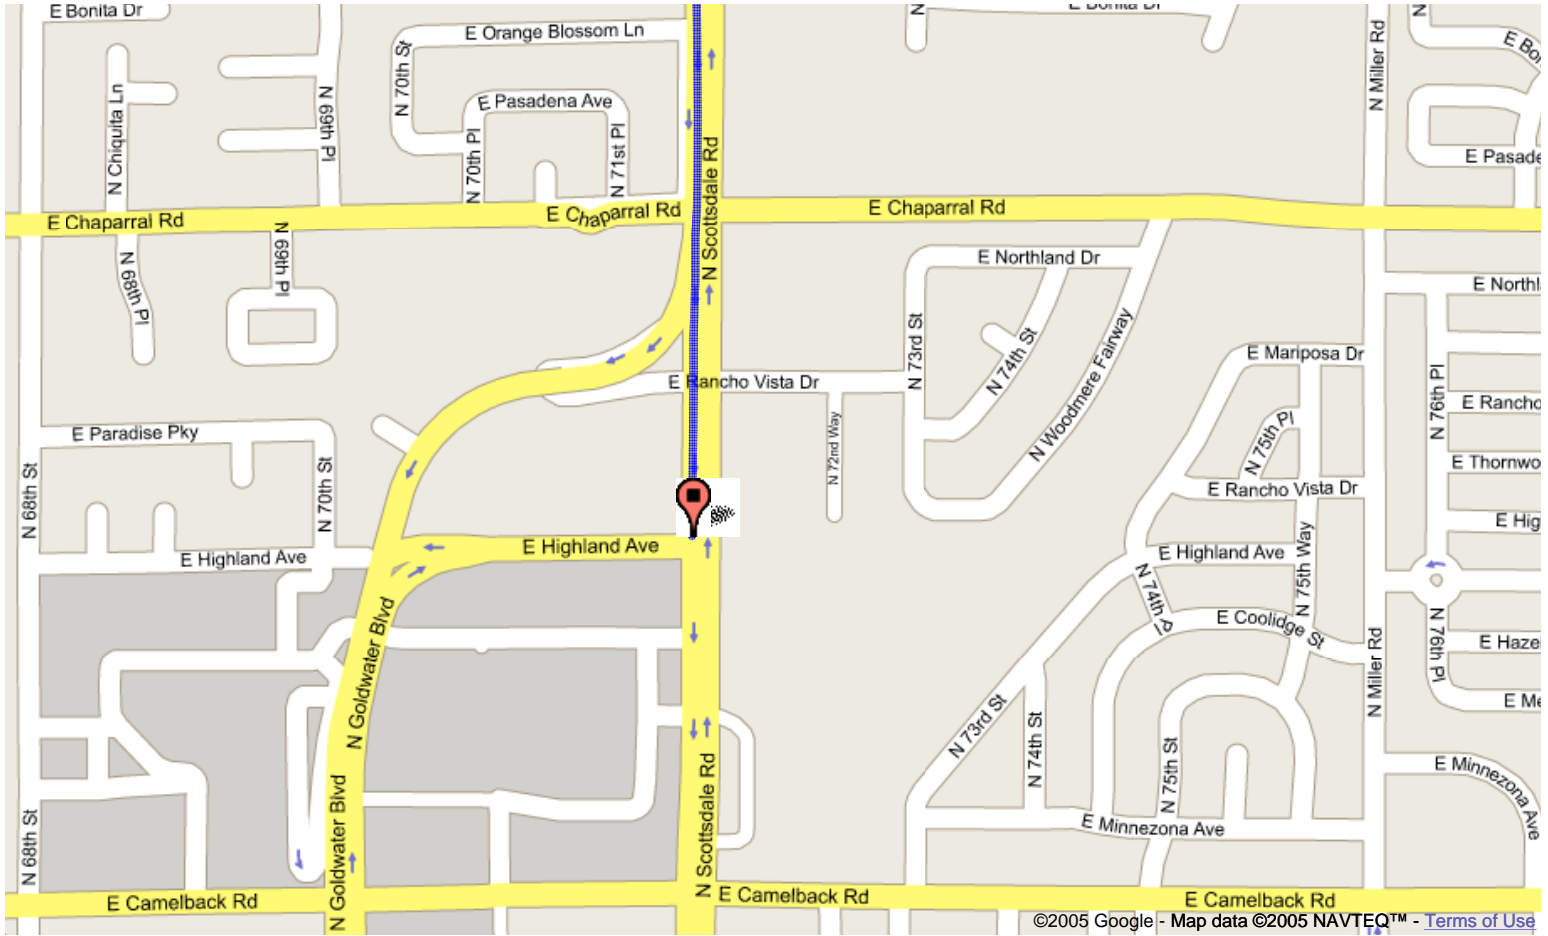

Roaring Fork**480.905.1155**

Start address: **7575 E Princess Dr
Scottsdale, AZ 85255**

End address: **4800 N Scottsdale Rd
Scottsdale, AZ 85251**

Distance: **10.4 mi (about 18 mins)**

©2005 Google - Map data ©2005 NAVTEQ™ - [Terms of Use](#)

1. Head **west** from **E Princess Dr** - go **0.2 mi**
2. Bear **right** and head toward **E Princess Blvd** - go **0.1 mi**
3. Bear **right** at **E Princess Blvd** - go **0.4 mi**
4. Turn **left** at **N Scottsdale Rd** - go **9.7 mi**

Start address: **7575 E Princess Dr
Scottsdale, AZ 85255**
End address: **4800 N Scottsdale Rd
Scottsdale, AZ 85251**
Distance: **10.4 mi (about 18 mins)**

1. Head **west** from **E Princess Dr** - go **0.2 mi**
2. Bear **right** and head toward **E Princess Blvd** - go **0.1 mi**
3. Bear **right** at **E Princess Blvd** - go **0.4 mi**
4. Turn **left** at **N Scottsdale Rd** - go **9.7 mi**