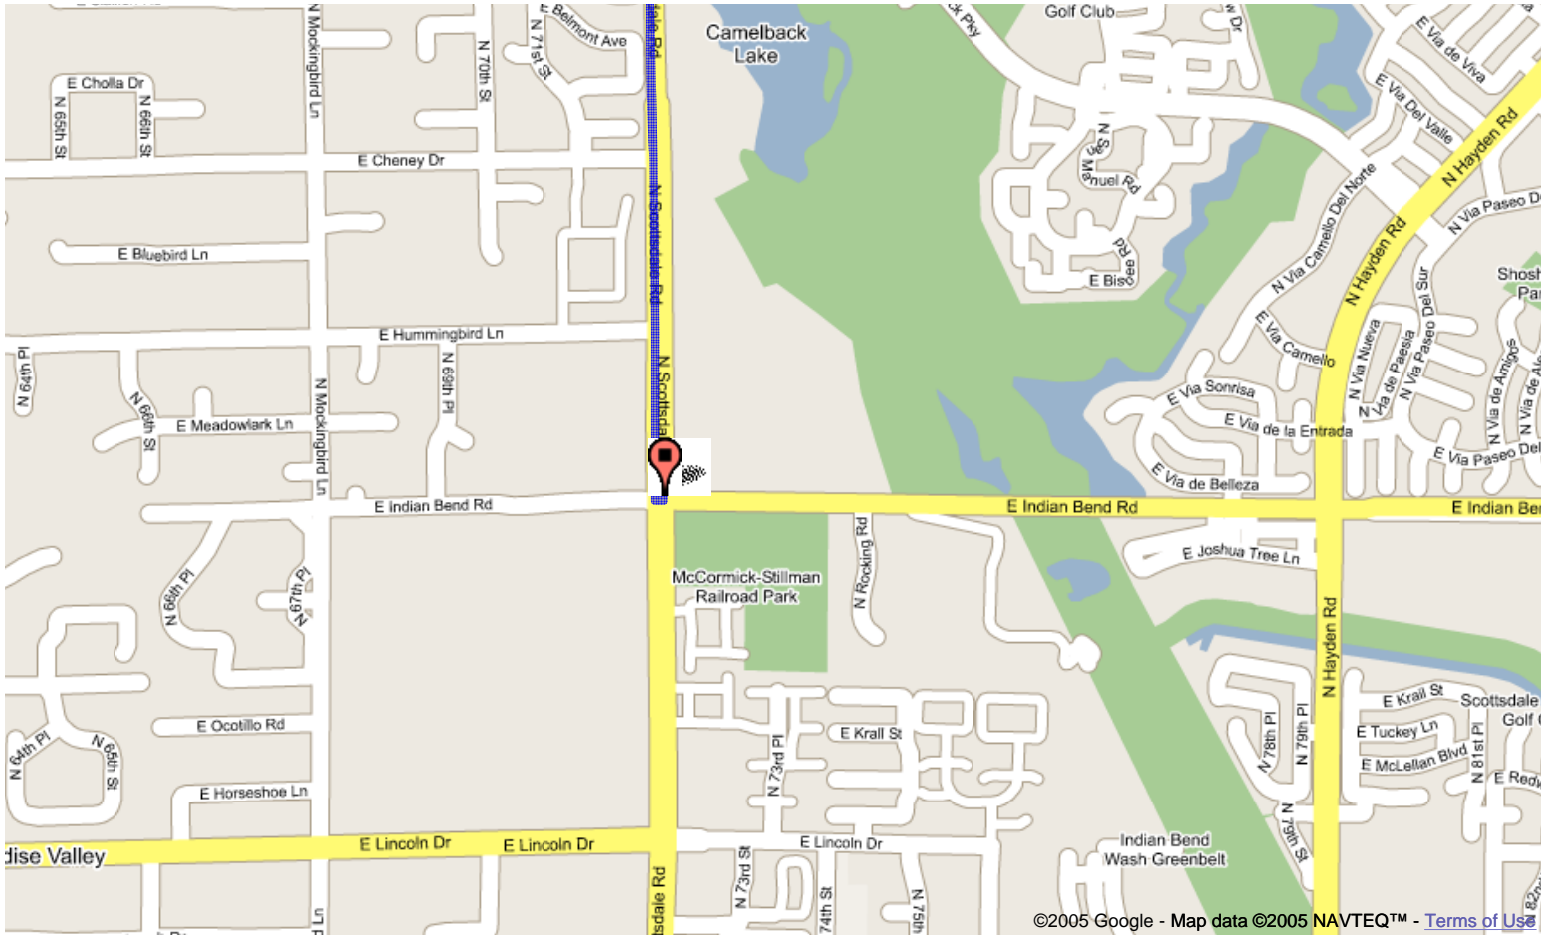

Start address: **7575 E Princess Dr
Scottsdale, AZ 85255**
End address: **7001 N Scottsdale Rd
Paradise Valley, AZ 85253**
Distance: **8.2 mi (about 14 mins)**

1. Head west from E Princess Dr - go 0.2 mi
2. Bear right and head toward E Princess Blvd - go 0.1 mi
3. Bear right at E Princess Blvd - go 0.4 mi
4. Turn left at N Scottsdale Rd - go 7.5 mi
5. Make a U-turn at N Scottsdale Rd - go 100 ft

These directions are for planning purposes only. You may find that construction projects, traffic, or other events may cause road conditions to differ from the map results.

Map data ©2005 NAVTEQ™, Tele Atlas