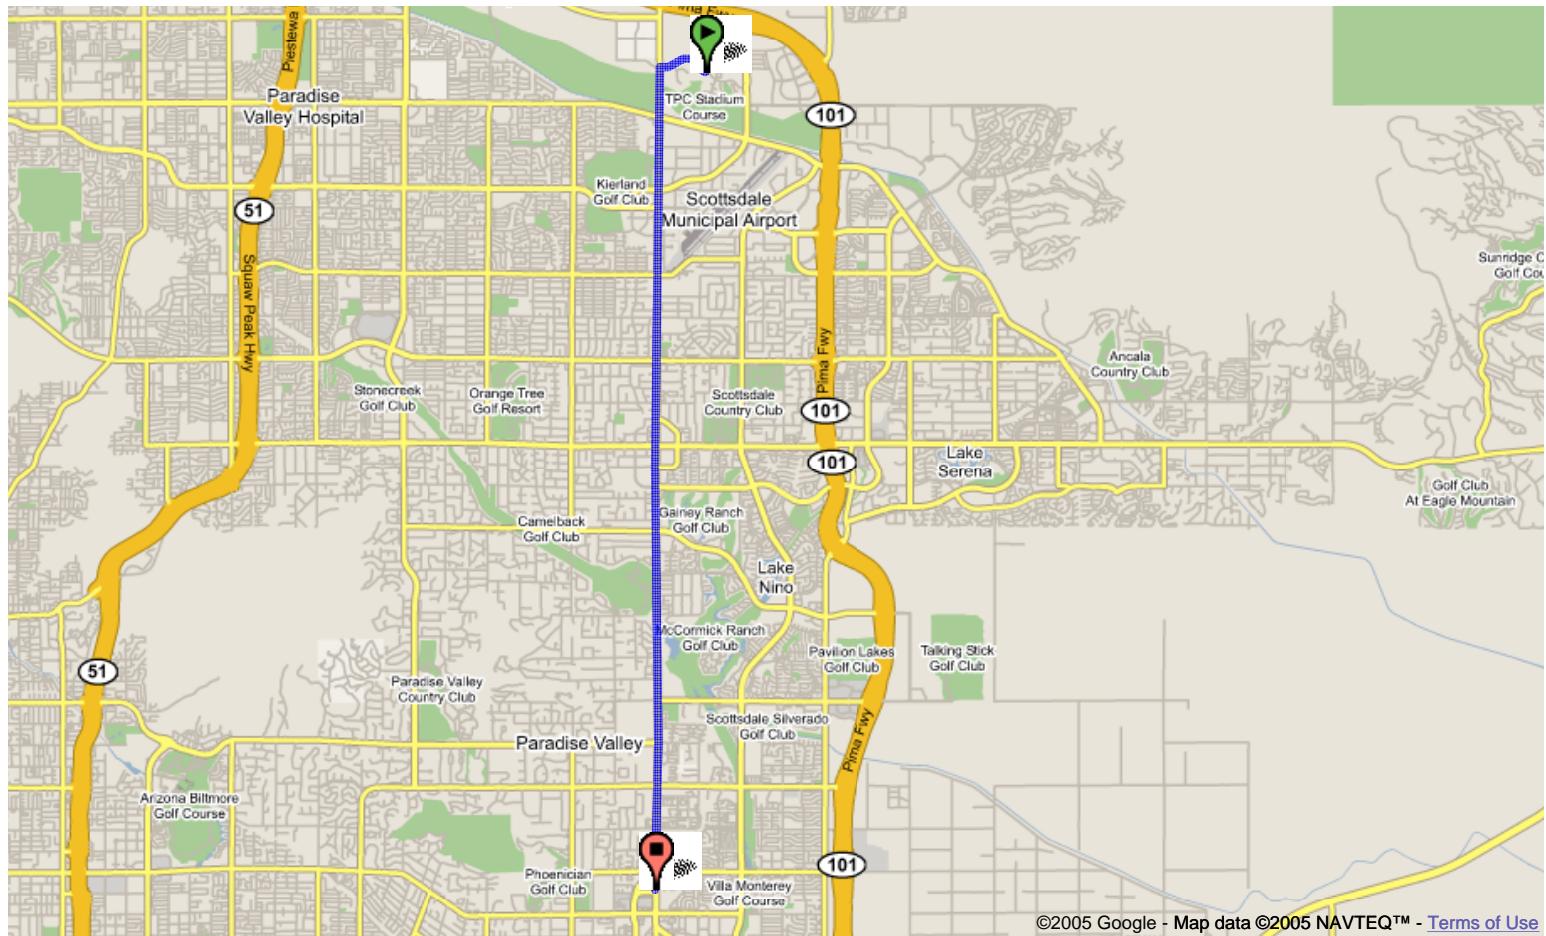

Roaring Fork**480.905.1155**

Start address: **7575 E Princess Dr
Scottsdale, AZ 85255**

End address: **4800 N Scottsdale Rd
Scottsdale, AZ 85251**

Distance: **10.4 mi (about 18 mins)**

©2005 Google - Map data ©2005 NAVTEQ™ - [Terms of Use](#)

1. Head **west** from **E Princess Dr** - go **0.2 mi**
2. Bear **right** and head toward **E Princess Blvd** - go **0.1 mi**
3. Bear **right** at **E Princess Blvd** - go **0.4 mi**
4. Turn **left** at **N Scottsdale Rd** - go **9.7 mi**

Start address: **7575 E Princess Dr
Scottsdale, AZ 85255**
End address: **4800 N Scottsdale Rd
Scottsdale, AZ 85251**
Distance: **10.4 mi (about 18 mins)**

1. Head **west** from **E Princess Dr** - go **0.2 mi**
2. Bear **right** and head toward **E Princess Blvd** - go **0.1 mi**
3. Bear **right** at **E Princess Blvd** - go **0.4 mi**
4. Turn **left** at **N Scottsdale Rd** - go **9.7 mi**

Start address: **7575 E Princess Dr
Scottsdale, AZ 85255**
End address: **7133 E Stetson Dr
Scottsdale, AZ 85251**
Distance: **11.0 mi (about 19 mins)**

©2005 Google - Map data ©2005 NAVTEQ™ - [Terms of Use](#)