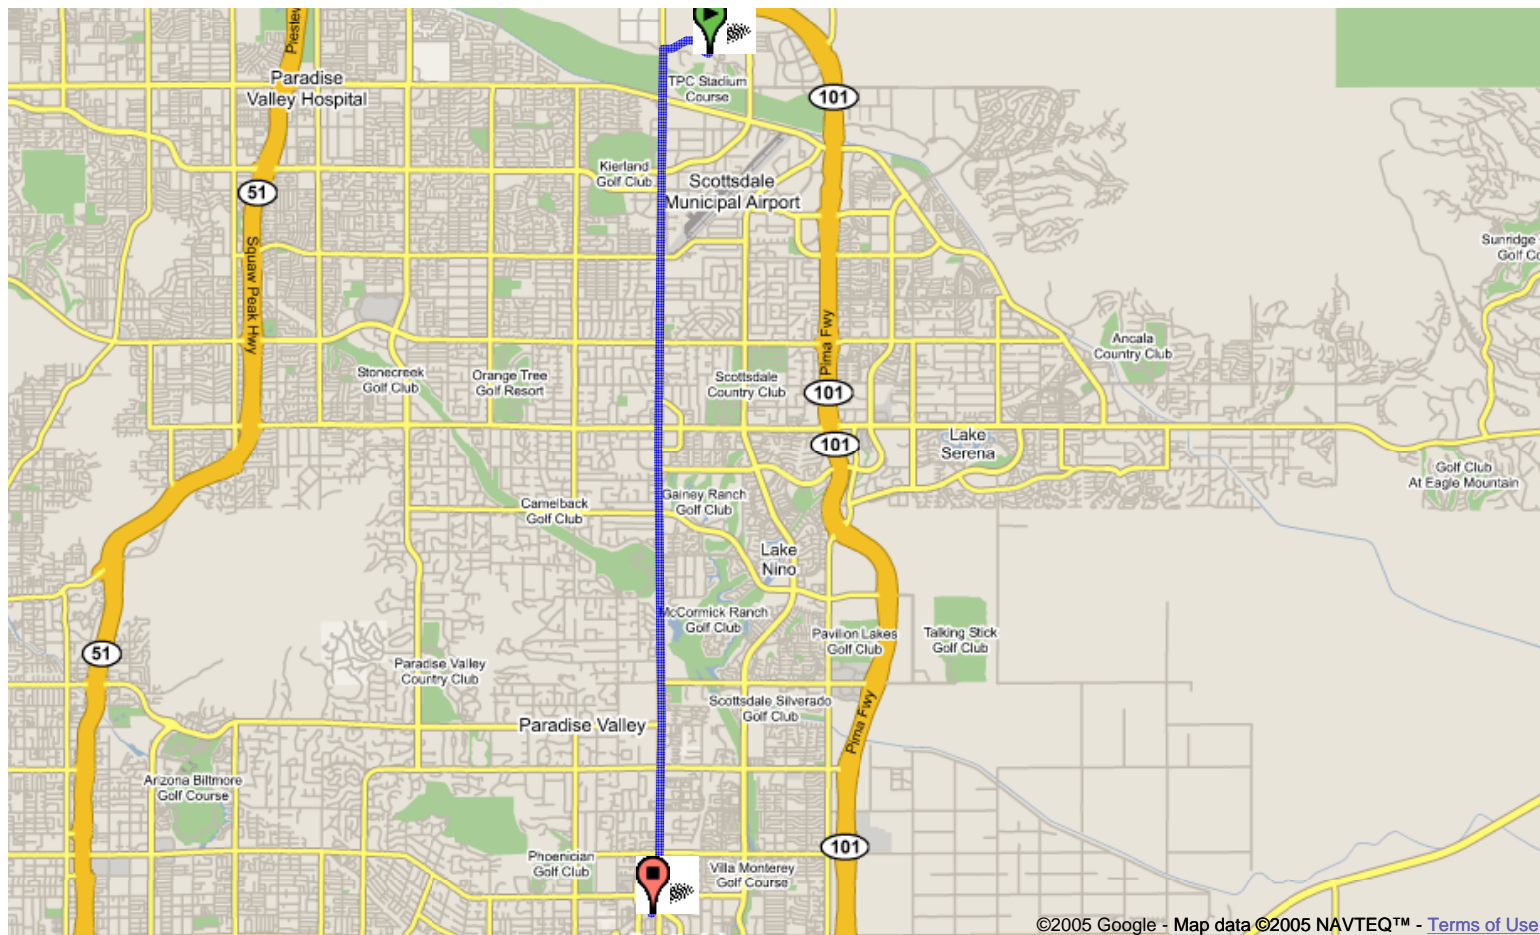

Start address: **7575 E Princess Dr
Scottsdale, AZ 85255**
End address: **4800 N Scottsdale Rd
Scottsdale, AZ 85251**
Distance: **10.4 mi (about 18 mins)**

1. Head **west** from **E Princess Dr** - go **0.2 mi**
2. Bear **right** and head toward **E Princess Blvd** - go **0.1 mi**
3. Bear **right** at **E Princess Blvd** - go **0.4 mi**
4. Turn **left** at **N Scottsdale Rd** - go **9.7 mi**

These directions are for planning purposes only. You may find that construction projects, traffic, or other events may cause road conditions to differ from the map results.

Map data ©2005 NAVTEQ™, Tele Atlas

Cowboy Ciao**480.946.3111**

Start address: **7575 E Princess Dr
Scottsdale, AZ 85255**

End address: **7133 E Stetson Dr
Scottsdale, AZ 85251**

Distance: **11.0 mi (about 19 mins)**

©2005 Google - Map data ©2005 NAVTEQ™ - [Terms of Use](#)

- | |
|--|
| 1. Head west from E Princess Dr - go 0.2 mi |
| 2. Bear right and head toward E Princess Blvd - go 0.1 mi |
| 3. Bear right at E Princess Blvd - go 0.4 mi |
| 4. Turn left at N Scottsdale Rd - go 10 mi |
| ... |
| 5. Turn right at E Stetson Dr - go 0.1 mi |