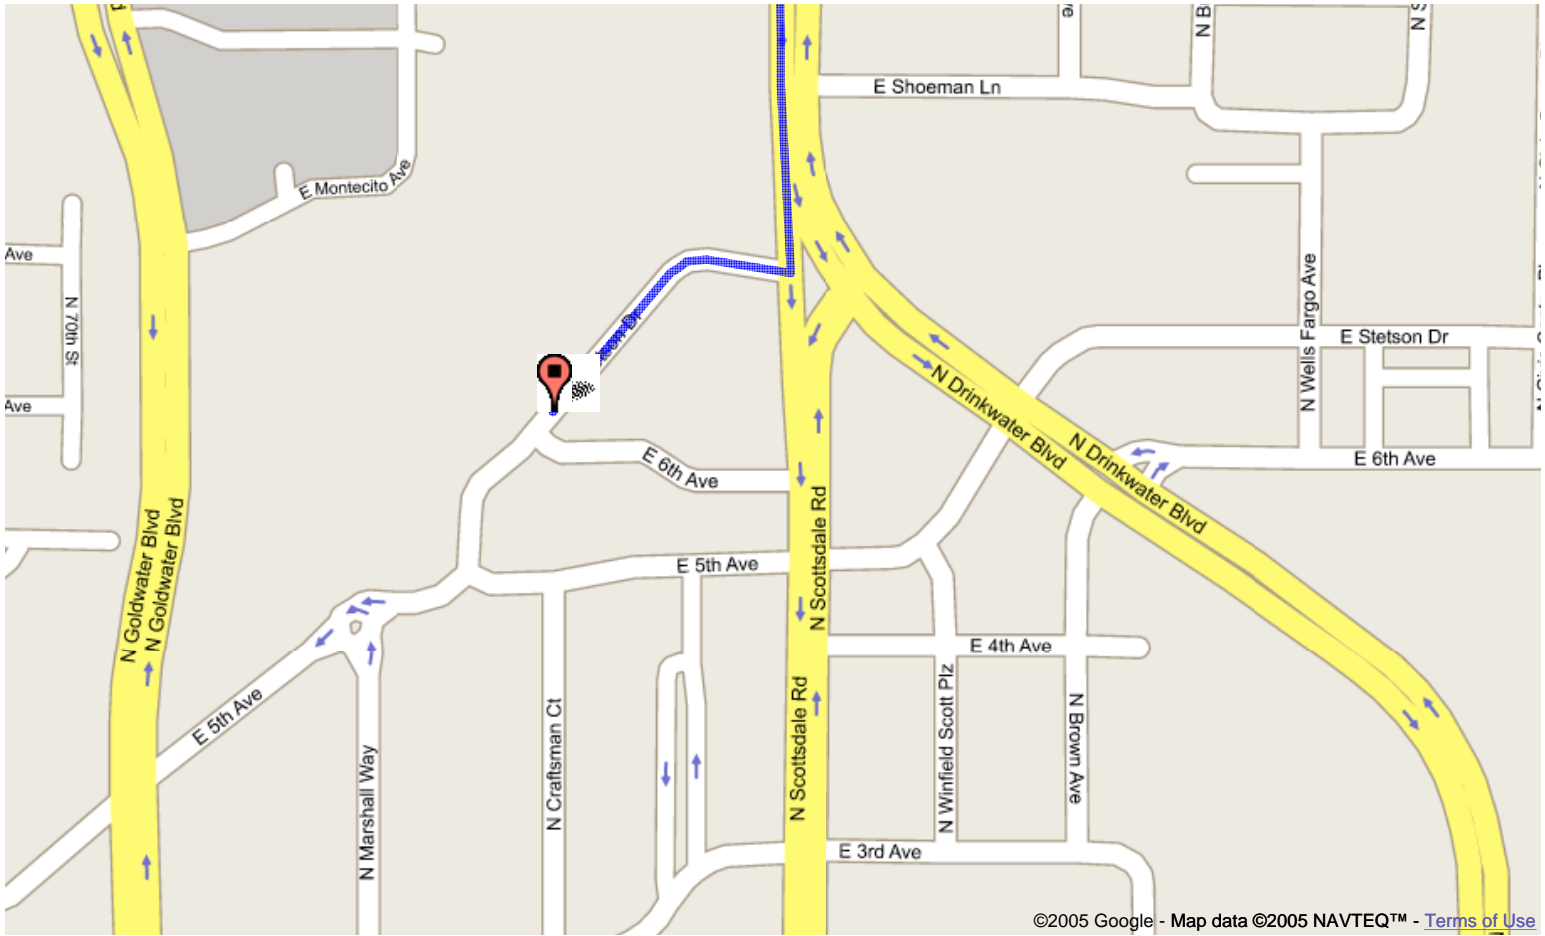

Start address: **7575 E Princess Dr
Scottsdale, AZ 85255**
End address: **4800 N Scottsdale Rd
Scottsdale, AZ 85251**
Distance: **10.4 mi (about 18 mins)**

1. Head **west** from **E Princess Dr** - go **0.2 mi**
2. Bear **right** and head toward **E Princess Blvd** - go **0.1 mi**
3. Bear **right** at **E Princess Blvd** - go **0.4 mi**
4. Turn **left** at **N Scottsdale Rd** - go **9.7 mi**

Cowboy Ciao**480.946.3111**

Start address: **7575 E Princess Dr
Scottsdale, AZ 85255**

End address: **7133 E Stetson Dr
Scottsdale, AZ 85251**

Distance: **11.0 mi (about 19 mins)**

©2005 Google - Map data ©2005 NAVTEQ™ - [Terms of Use](#)

- | |
|--|
| 1. Head west from E Princess Dr - go 0.2 mi |
| 2. Bear right and head toward E Princess Blvd - go 0.1 mi |
| 3. Bear right at E Princess Blvd - go 0.4 mi |
| 4. Turn left at N Scottsdale Rd - go 10 mi |
| ... |
| 5. Turn right at E Stetson Dr - go 0.1 mi |

Start address: **7575 E Princess Dr
Scottsdale, AZ 85255**
End address: **7133 E Stetson Dr
Scottsdale, AZ 85251**
Distance: **11.0 mi (about 19 mins)**

©2005 Google - Map data ©2005 NAVTEQ™ - [Terms of Use](#)