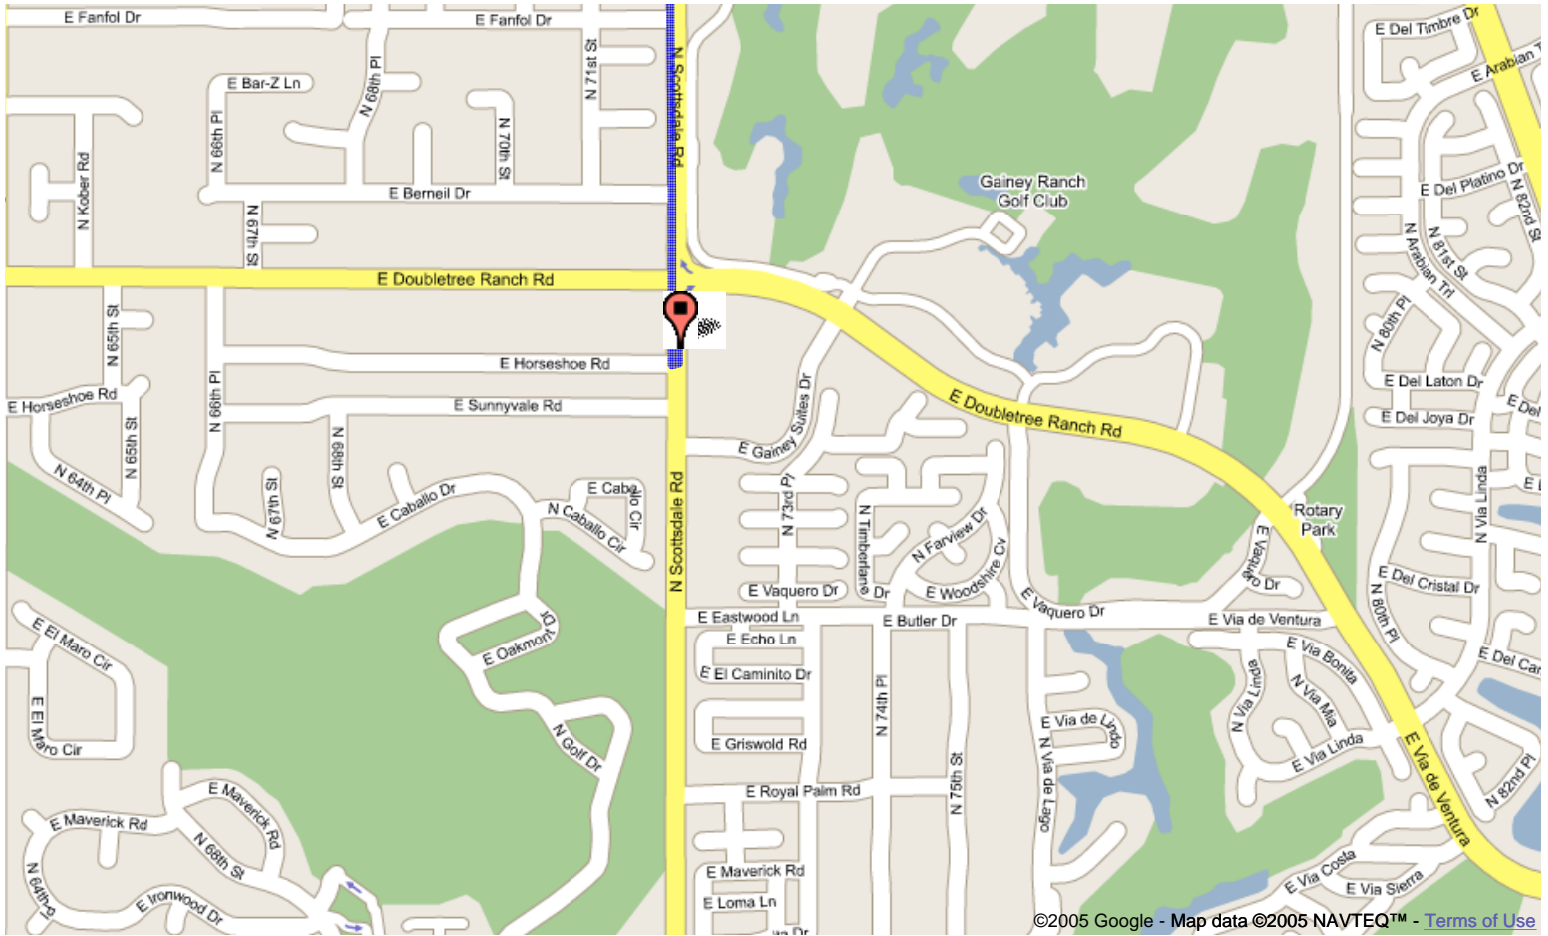

Start address: **7575 E Princess Dr
Scottsdale, AZ 85255**
End address: **8877 N Scottsdale Rd
Paradise Valley, AZ 85253**
Distance: **6.3 mi (about 11 mins)**

1. Head west from E Princess Dr - go 0.2 mi
2. Bear right and head toward E Princess Blvd - go 0.1 mi
3. Bear right at E Princess Blvd - go 0.4 mi
4. Turn left at N Scottsdale Rd - go 5.6 mi
5. Make a U-turn at N Scottsdale Rd - go 167 ft

These directions are for planning purposes only. You may find that construction projects, traffic, or other events may cause road conditions to differ from the map results.

Map data ©2005 NAVTEQ™, Tele Atlas