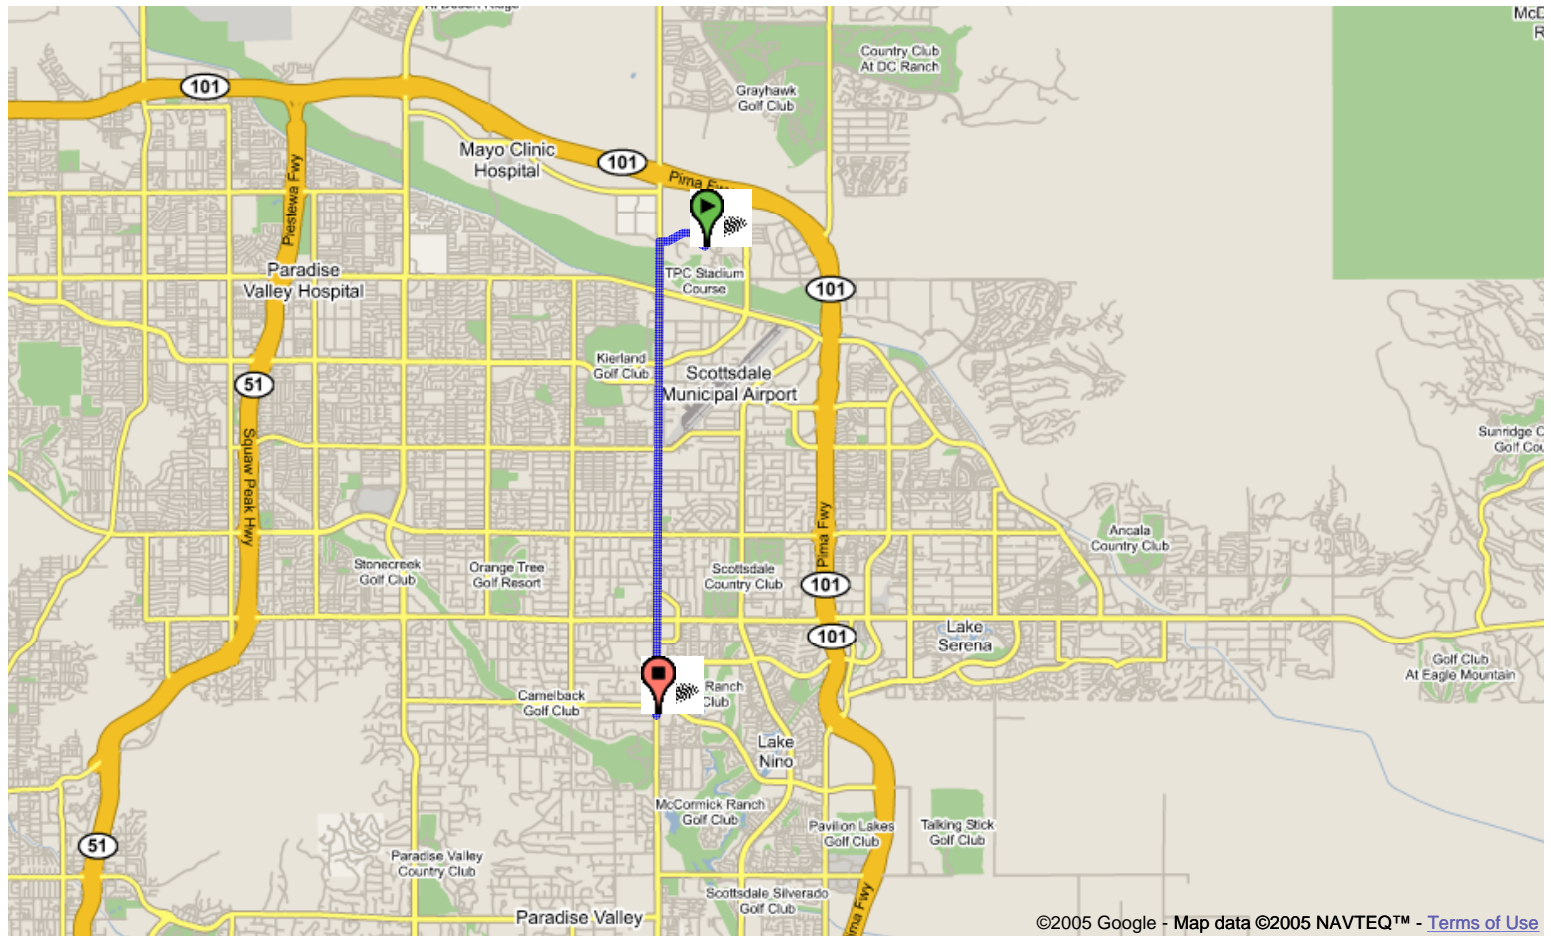

- | |
|--|
| 1. Head west from E Princess Dr - go 0.2 mi |
| 2. Bear right and head toward E Princess Blvd - go 0.1 mi |
| 3. Bear right at E Princess Blvd - go 0.4 mi |
| 4. Turn left at N Scottsdale Rd - go 10 mi |
| ... |
| 5. Turn right at E Stetson Dr - go 0.1 mi |

These directions are for planning purposes only. You may find that construction projects, traffic, or other events may cause road conditions to differ from the map results.

Map data ©2005 NAVTEQ™, Tele Atlas

Bloom

480.922.5666

Start address: **7575 E Princess Dr
Scottsdale, AZ 85255**
End address: **8877 N Scottsdale Rd
Paradise Valley, AZ 85253**
Distance: **6.3 mi (about 11 mins)**

©2005 Google - Map data ©2005 NAVTEQ™ - [Terms of Use](#)

- | |
|--|
| 1. Head west from E Princess Dr - go 0.2 mi |
| 2. Bear right and head toward E Princess Blvd - go 0.1 mi |
| 3. Bear right at E Princess Blvd - go 0.4 mi |
| 4. Turn left at N Scottsdale Rd - go 5.6 mi |
| 5. Make a U-turn at N Scottsdale Rd - go 167 ft |