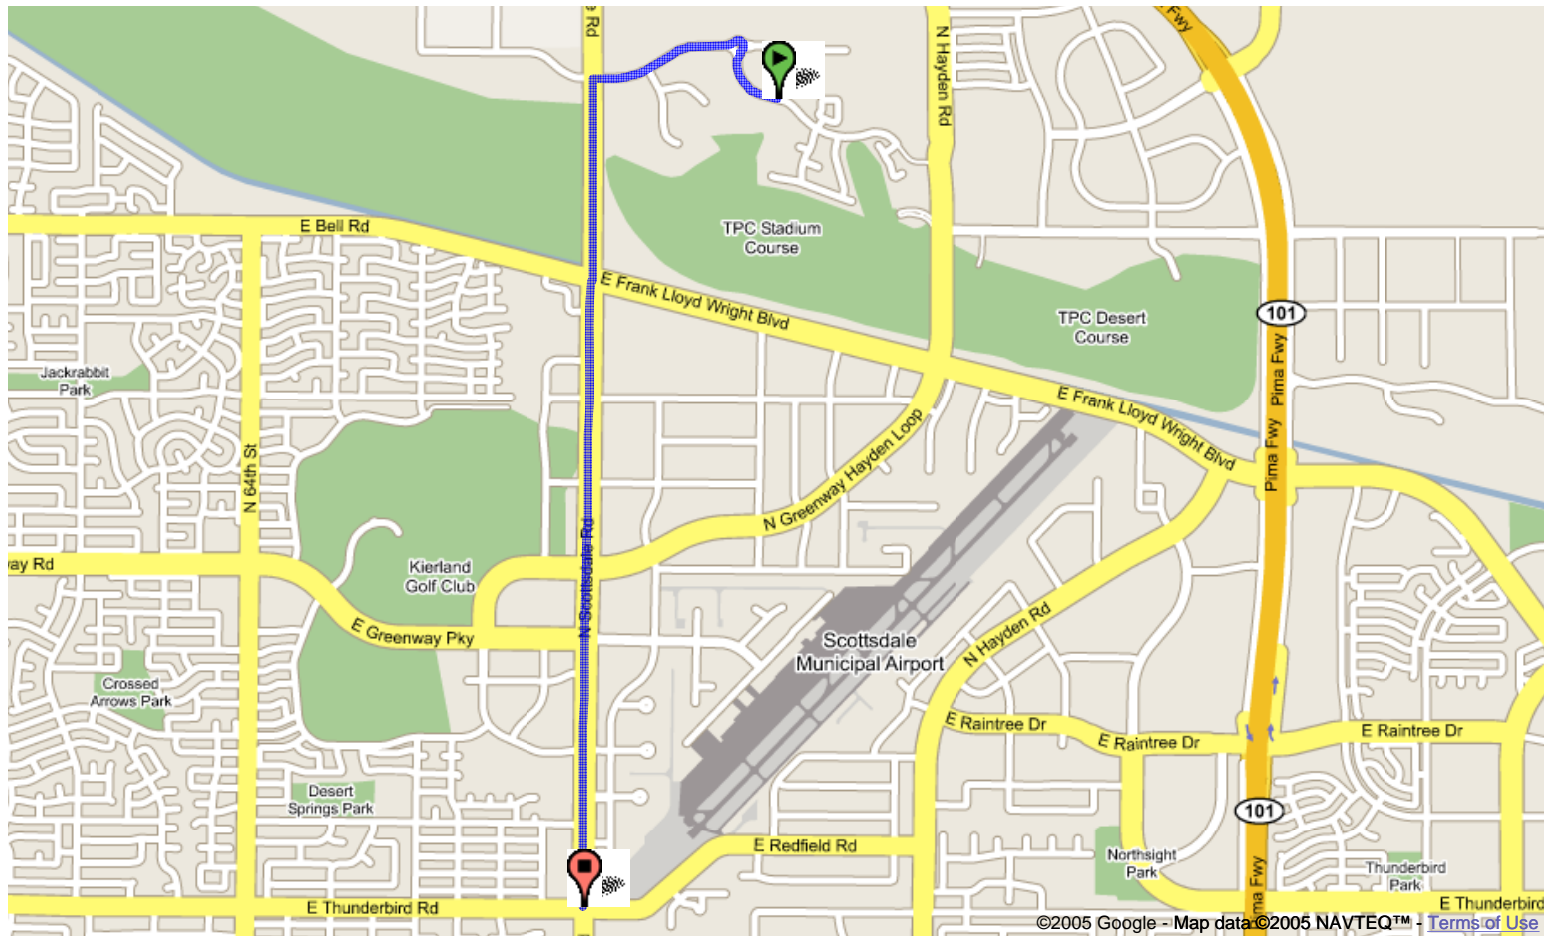

Roaring Fork**480.905.1155**

Start address: **7575 E Princess Dr
Scottsdale, AZ 85255**

End address: **4800 N Scottsdale Rd
Scottsdale, AZ 85251**

Distance: **10.4 mi (about 18 mins)**

©2005 Google - Map data ©2005 NAVTEQ™ - [Terms of Use](#)

Start address: **7575 E Princess Dr
Scottsdale, AZ 85255**
 End address: **7001 N Scottsdale Rd
Paradise Valley, AZ 85253**
 Distance: **8.2 mi (about 14 mins)**

1. Head west from E Princess Dr - go 0.2 mi
2. Bear right and head toward E Princess Blvd - go 0.1 mi
3. Bear right at E Princess Blvd - go 0.4 mi
4. Turn left at N Scottsdale Rd - go 7.5 mi
5. Make a U-turn at N Scottsdale Rd - go 100 ft

The Good Egg**480.483.1090**

Start address: **7575 E Princess Dr
Scottsdale, AZ 85255**
 End address: **13802 N Scottsdale Rd
Scottsdale, AZ 85254**
 Distance: **3.2 mi (about 5 mins)**

1. Head **west** from **E Princess Dr** - go **0.2 mi**
2. Bear **right** and head toward **E Princess Blvd** - go **0.1 mi**
3. Bear **right** at **E Princess Blvd** - go **0.4 mi**
4. Turn **left** at **N Scottsdale Rd** - go **2.4 mi**