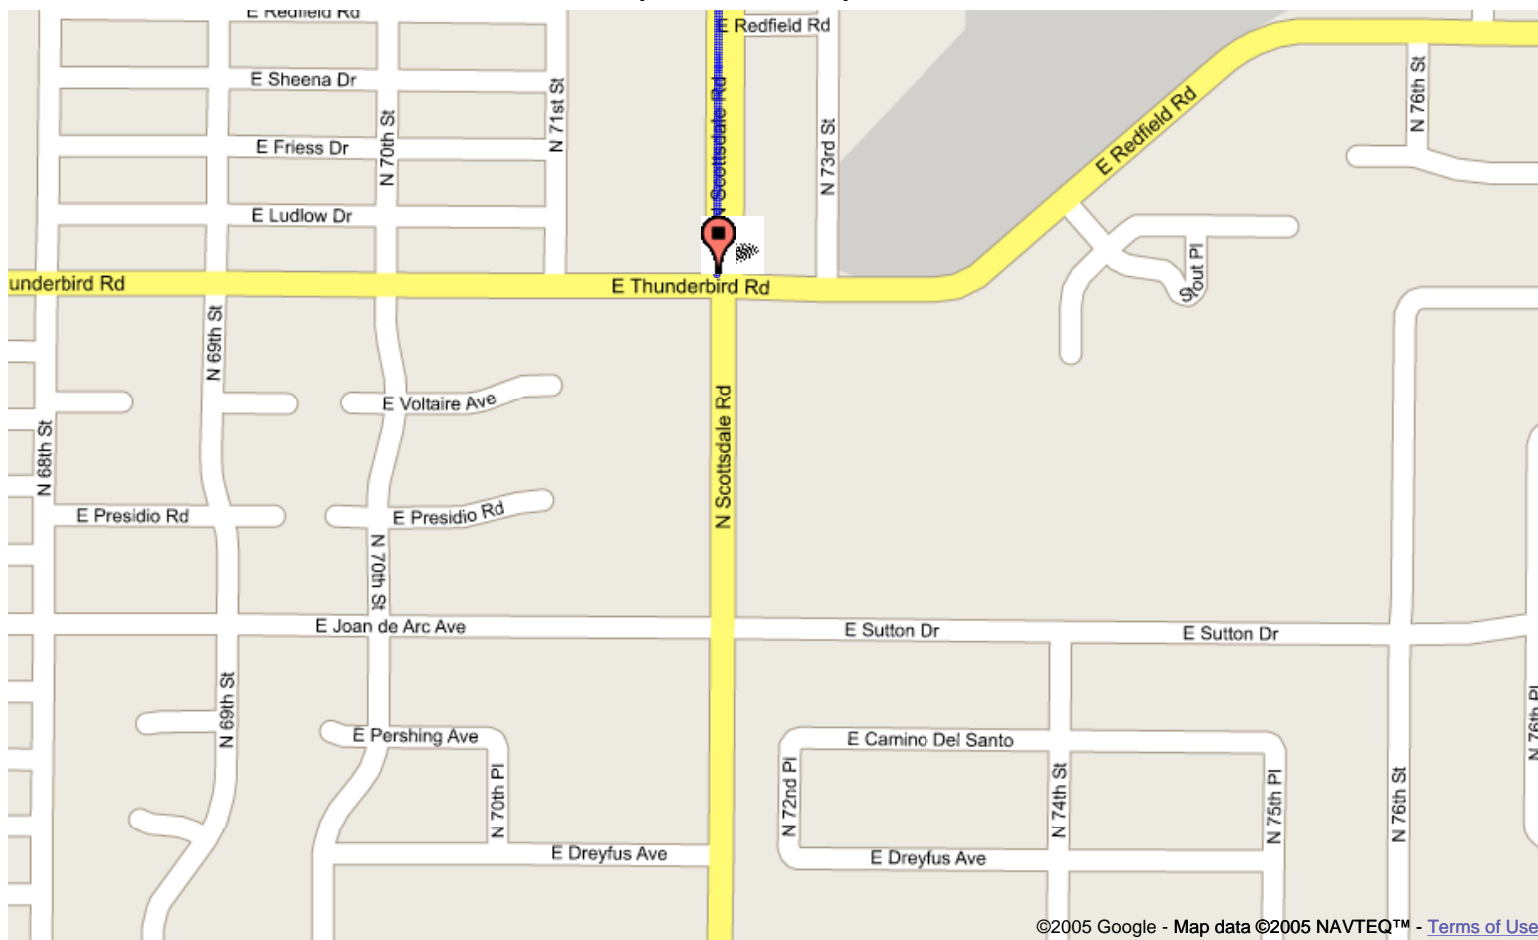

Start address: **7575 E Princess Dr
Scottsdale, AZ 85255**
End address: **13802 N Scottsdale Rd
Scottsdale, AZ 85254**
Distance: **3.2 mi (about 5 mins)**

©2005 Google - Map data ©2005 NAVTEQ™ - [Terms of Use](#)

1. Head west from E Princess Dr - go 0.2 mi
2. Bear right and head toward E Princess Blvd - go 0.1 mi
3. Bear right at E Princess Blvd - go 0.4 mi
4. Turn left at N Scottsdale Rd - go 2.4 mi

These directions are for planning purposes only. You may find that construction projects, traffic, or other events may cause road conditions to differ from the map results.

Map data ©2005 NAVTEQ™, Tele Atlas