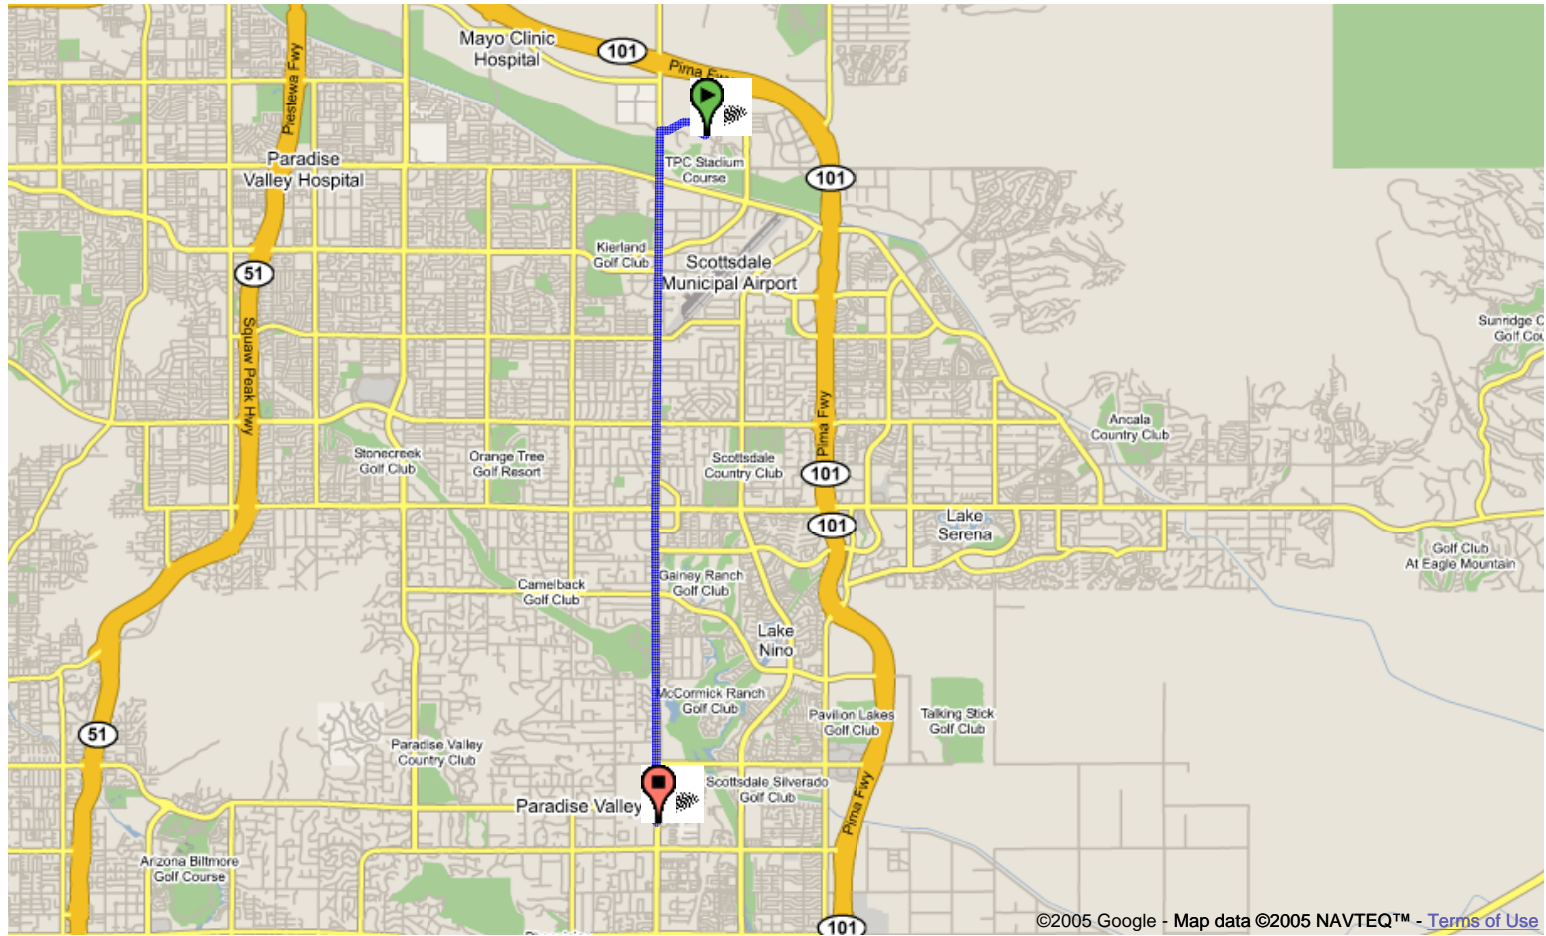

1. Head west from E Princess Dr - go 0.2 mi
2. Bear right and head toward E Princess Blvd - go 0.1 mi
3. Bear right at E Princess Blvd - go 0.4 mi
4. Turn left at N Scottsdale Rd - go 10 mi
...
5. Turn left at E Indian School Rd - go 0.1 mi
6. Turn right at N Brown Ave - go 0.4 mi
7. Turn left at E 4th St - go 50 ft

These directions are for planning purposes only. You may find that construction projects, traffic, or other events may cause road conditions to differ from the map results.

Map data ©2005 NAVTEQ™, Tele Atlas

Rancho Pinot Grill

480.367.8030

Start address: **7575 E Princess Dr
Scottsdale, AZ 85255**
End address: **6208 N Scottsdale Rd
Paradise Valley, AZ 85253**
Distance: **8.9 mi (about 15 mins)**

©2005 Google - Map data ©2005 NAVTEQ™ - [Terms of Use](#)

1. Head **west** from **E Princess Dr** - go **0.2 mi**
2. Bear **right** and head toward **E Princess Blvd** - go **0.1 mi**
3. Bear **right** at **E Princess Blvd** - go **0.4 mi**
4. Turn **left** at **N Scottsdale Rd** - go **8.2 mi**