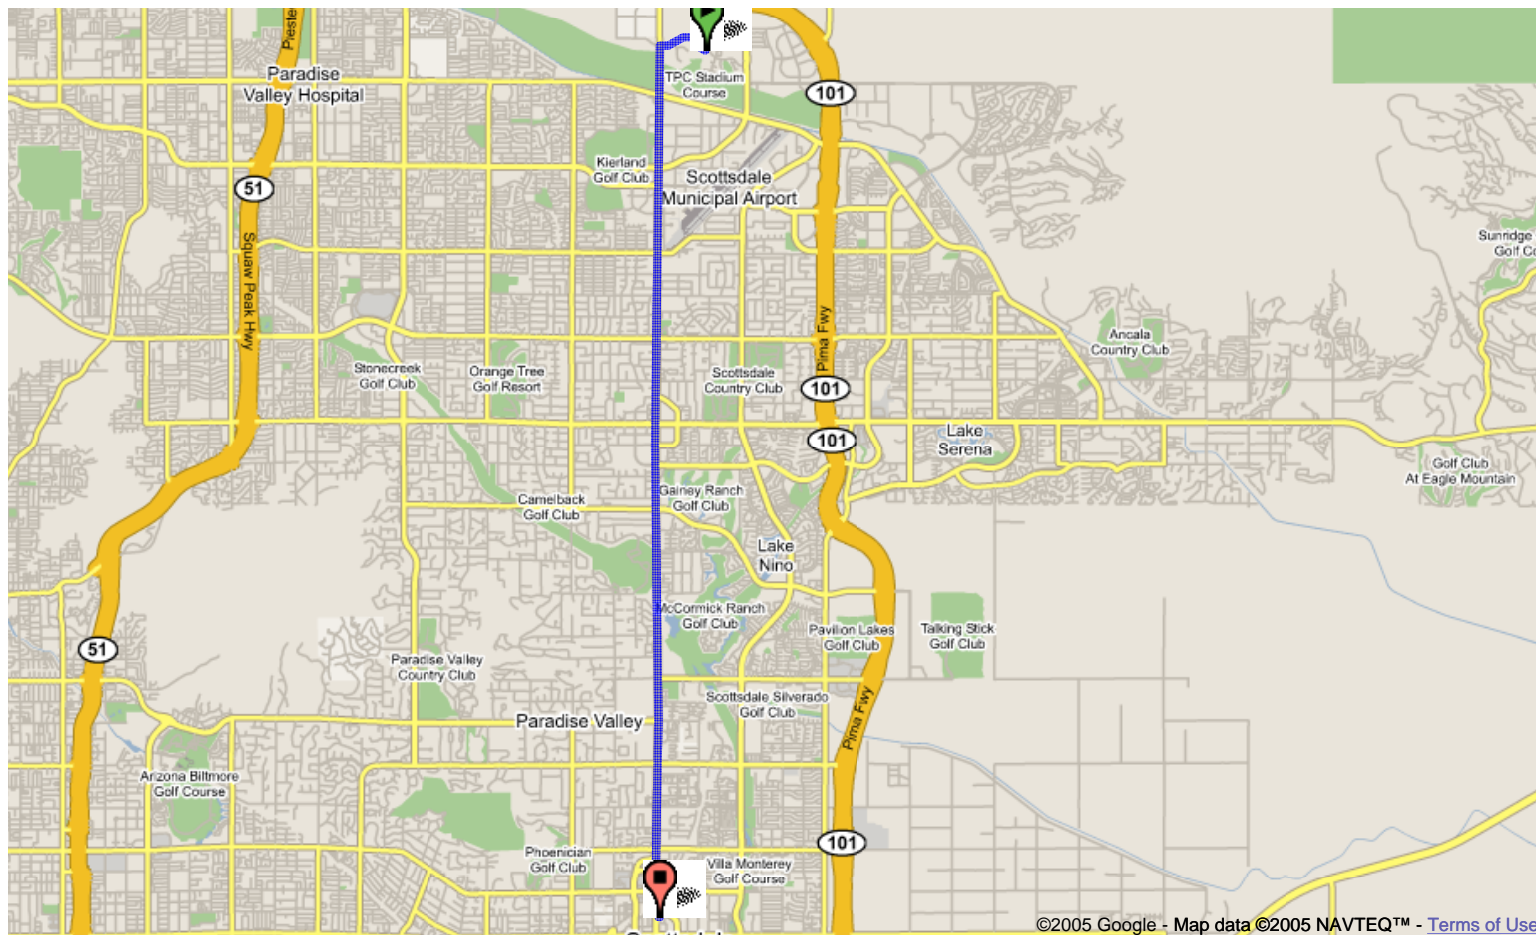

- | |
|--|
| 1. Head west from E Princess Dr - go 0.2 mi |
| 2. Bear right and head toward E Princess Blvd - go 0.1 mi |
| 3. Bear right at E Princess Blvd - go 0.4 mi |
| 4. Turn left at N Scottsdale Rd - go 5.6 mi |
| 5. Make a U-turn at N Scottsdale Rd - go 167 ft |

Start address: **7575 E Princess Dr
Scottsdale, AZ 85255**
 End address: **8877 N Scottsdale Rd
Paradise Valley, AZ 85253**
 Distance: **6.3 mi (about 11 mins)**

- | |
|--|
| 1. Head west from E Princess Dr - go 0.2 mi |
| 2. Bear right and head toward E Princess Blvd - go 0.1 mi |
| 3. Bear right at E Princess Blvd - go 0.4 mi |
| 4. Turn left at N Scottsdale Rd - go 5.6 mi |
| 5. Make a U-turn at N Scottsdale Rd - go 167 ft |

Medizona
480.947.9500

Start address: **7575 E Princess Dr
 Scottsdale, AZ 85255**
 End address: **7217 E 4th Ave
 Scottsdale, AZ 85251**
 Distance: **11.1 mi (about 20 mins)**

- | |
|--|
| 1. Head west from E Princess Dr - go 0.2 mi |
| 2. Bear right and head toward E Princess Blvd - go 0.1 mi |
| 3. Bear right at E Princess Blvd - go 0.4 mi |
| 4. Turn left at N Scottsdale Rd - go 10 mi |
| ... |
| 5. Turn left at E 5th Ave - go 254 ft |
| 6. Turn right at N Winfield Scott Plz - go 210 ft |
| 7. Turn right at E 4th Ave - go 158 ft |