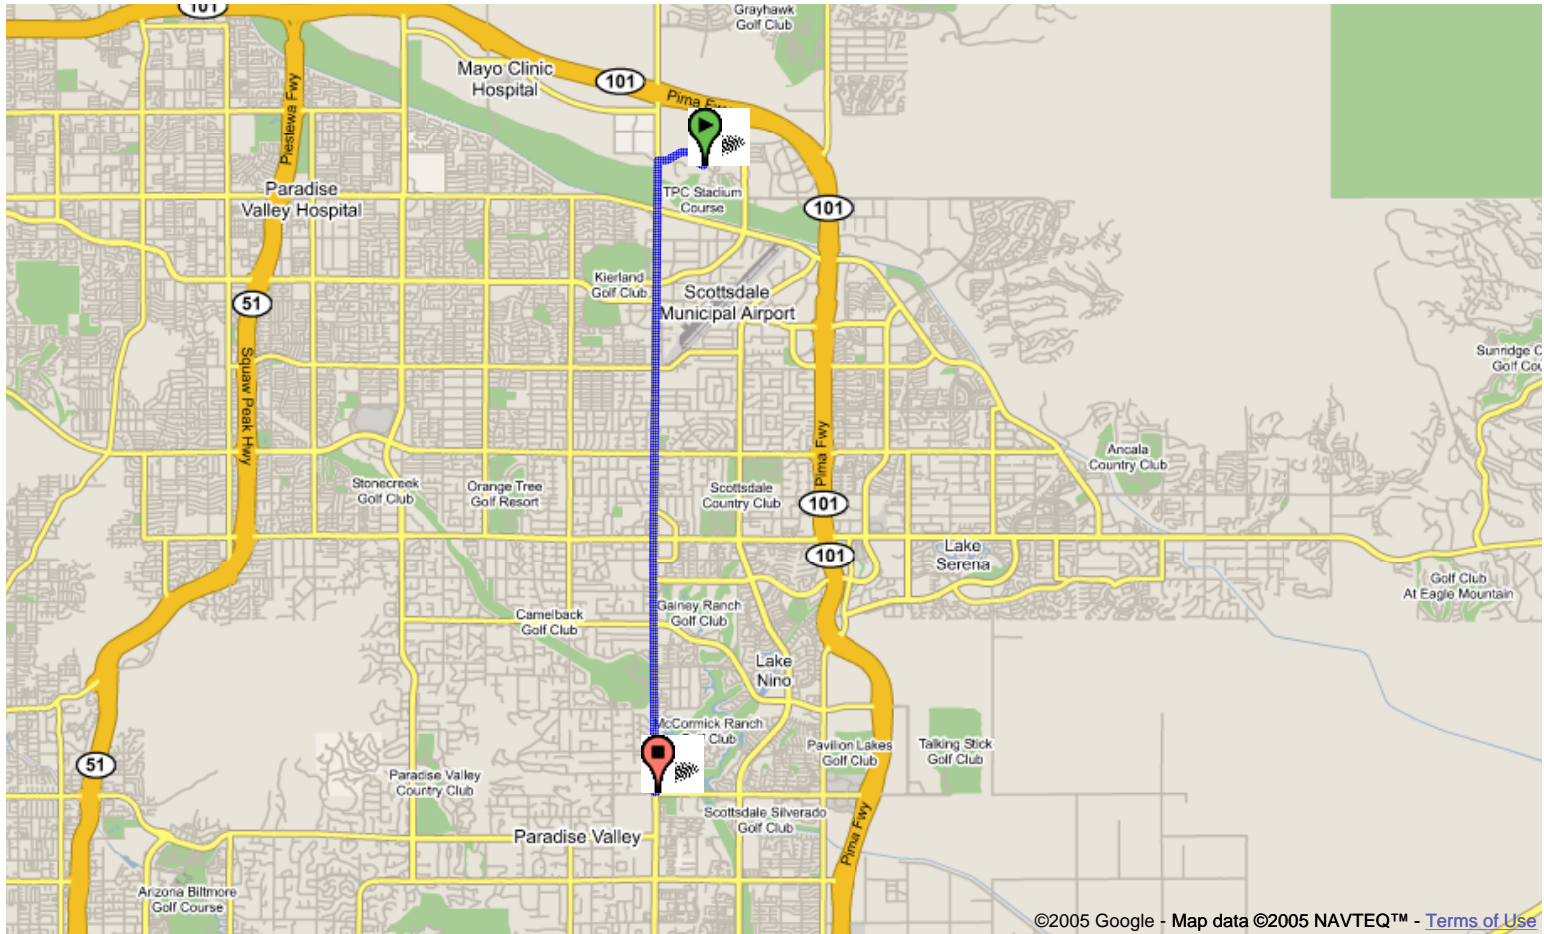

Start address: **7575 E Princess Dr
Scottsdale, AZ 85255**
End address: **6208 N Scottsdale Rd
Paradise Valley, AZ 85253**
Distance: **8.9 mi (about 15 mins)**

- | |
|--|
| 1. Head west from E Princess Dr - go 0.2 mi |
| 2. Bear right and head toward E Princess Blvd - go 0.1 mi |
| 3. Bear right at E Princess Blvd - go 0.4 mi |
| 4. Turn left at N Scottsdale Rd - go 8.2 mi |

These directions are for planning purposes only. You may find that construction projects, traffic, or other events may cause road conditions to differ from the map results.

Map data ©2005 NAVTEQ™, Tele Atlas

Roy's Pacific Rim

480.905.1155

Start address: **7575 E Princess Dr
Scottsdale, AZ 85255**
End address: **7001 N Scottsdale Rd
Paradise Valley, AZ 85253**
Distance: **8.2 mi (about 14 mins)**

©2005 Google - Map data ©2005 NAVTEQ™ - [Terms of Use](#)