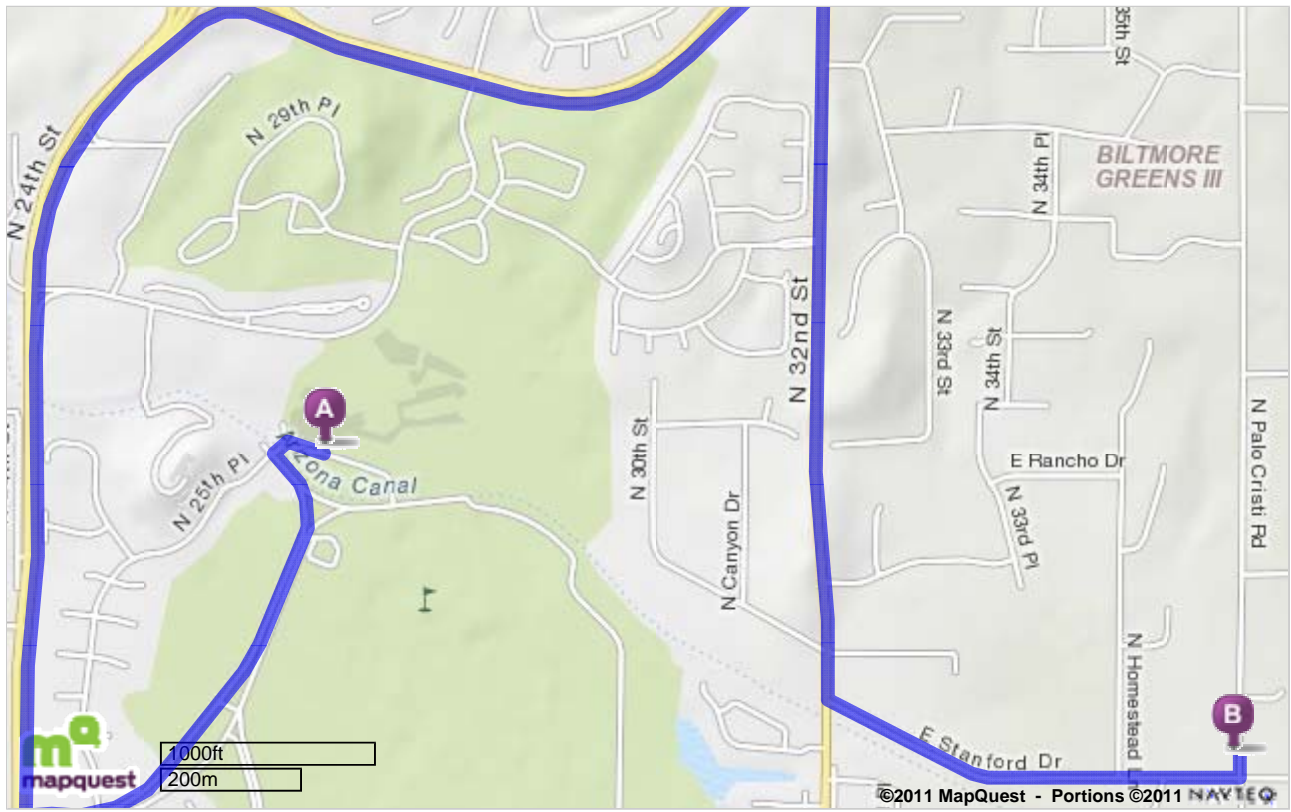

Total Travel Estimate: **4.10 miles - about 9 minutes**

[All rights reserved. Use subject to License/Copyright](#)

Directions and maps are informational only. We make no warranties on the accuracy of their content, road conditions or route usability or expeditiousness. You assume all risk of use. MapQuest and its suppliers shall not be liable to you for any loss or delay resulting from your use of MapQuest. Your use of MapQuest means you agree to our [Terms of Use](#)