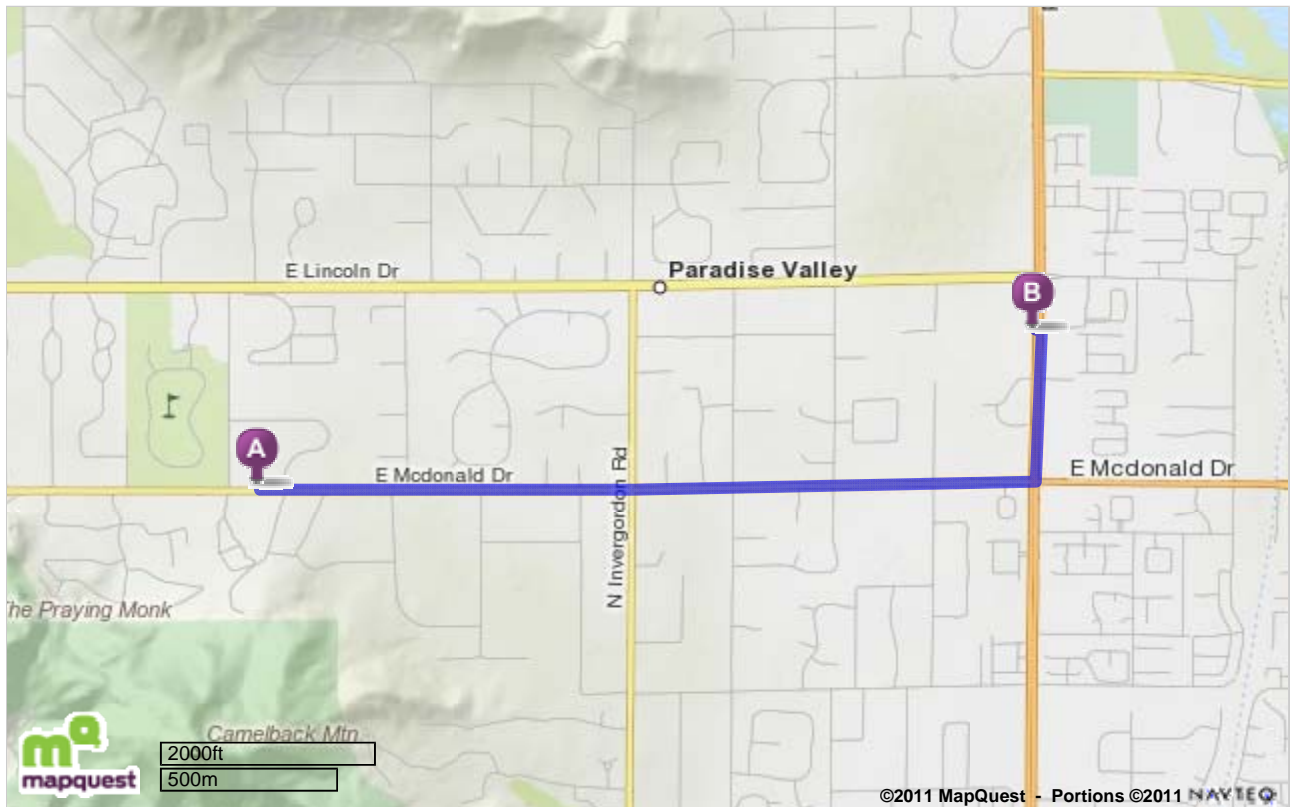

Total Travel Estimate: **2.32 miles - about 5 minutes**

[All rights reserved. Use subject to License/Copyright](#)

Directions and maps are informational only. We make no warranties on the accuracy of their content, road conditions or route usability or expeditiousness. You assume all risk of use. MapQuest and its suppliers shall not be liable to you for any loss or delay resulting from your use of MapQuest. Your use of MapQuest means you agree to our [Terms of Use](#)