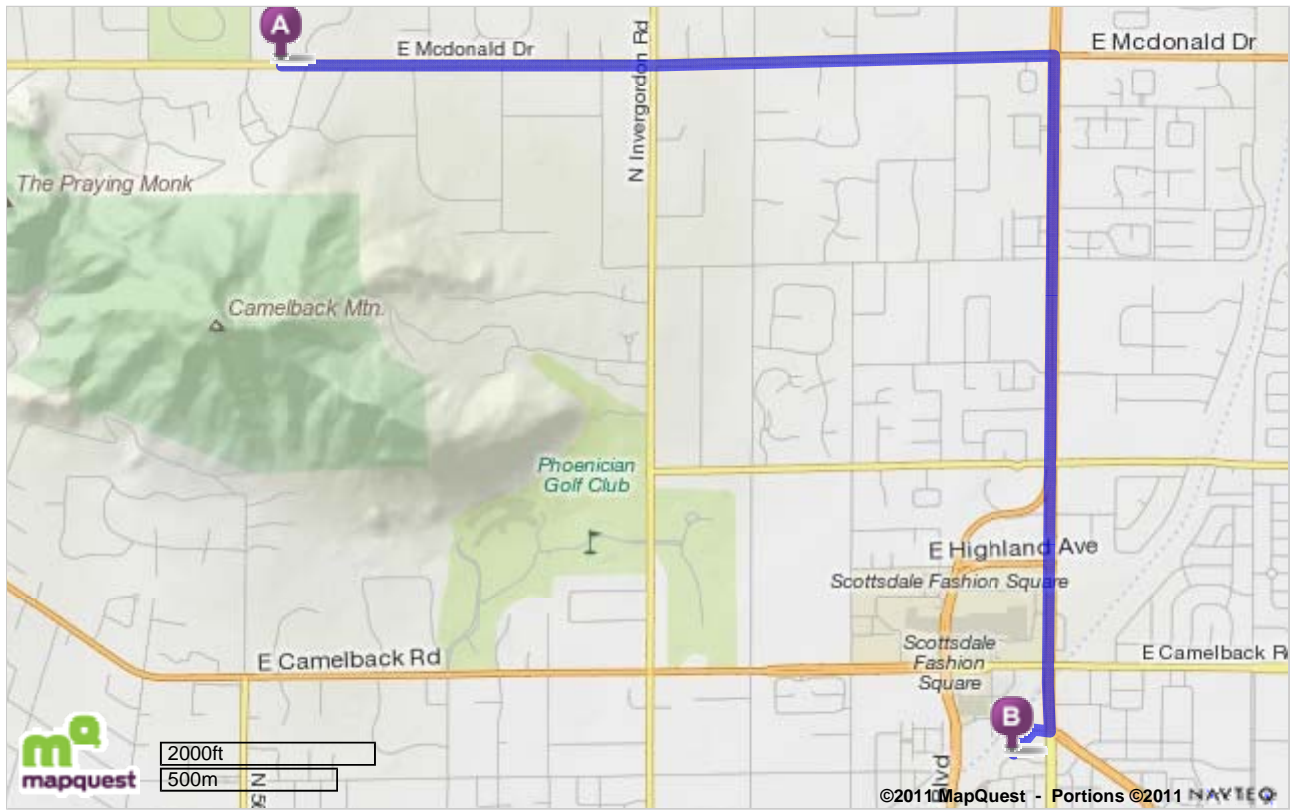

Total Travel Estimate: **3.70 miles - about 7 minutes**

[All rights reserved. Use subject to License/Copyright](#)

Directions and maps are informational only. We make no warranties on the accuracy of their content, road conditions or route usability or expeditiousness. You assume all risk of use. MapQuest and its suppliers shall not be liable to you for any loss or delay resulting from your use of MapQuest. Your use of MapQuest means you agree to our [Terms of Use](#)