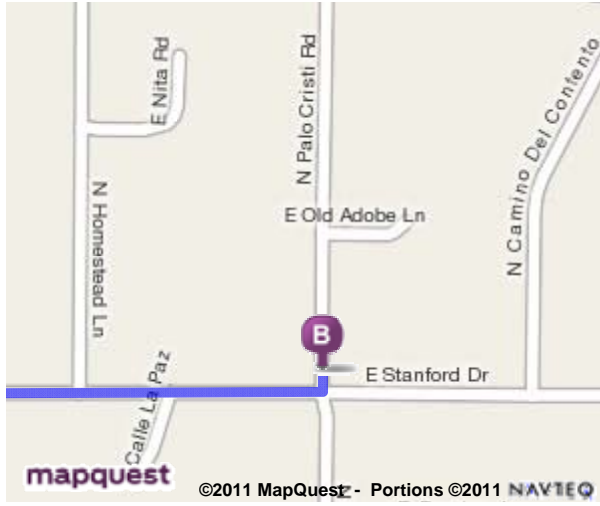

Trip to:
 5532 N Palo Cristi Rd
 Paradise Valley, AZ 85253-7517
4.10 miles
9 minutes

Notes

Biltmore to Lon's
 602-955-7878

	2400 E Missouri Ave Phoenix, AZ 85016-3106	Miles Per Section	Miles Driven
	1. Start out going WEST on E MISSOURI AVE.	Go 0.05 Mi	0.05 mi
	2. Turn LEFT.	Go 0.02 Mi	0.07 mi
	3. Take the 1st LEFT onto E TELEWA TRL.	Go 0.05 Mi	0.1 mi
	4. Turn SLIGHT RIGHT onto BILTMORE EST.	Go 0.4 Mi	0.5 mi
	5. BILTMORE EST becomes E THUNDERBIRD TRL.	Go 0.2 Mi	0.7 mi
	6. Turn RIGHT onto N 24TH ST. <i>N 24TH ST is just past N 25TH ST</i>	Go 0.9 Mi	1.7 mi
	7. Keep RIGHT at the fork to go on N 24TH ST / N 24TH ST PKWY.	Go 0.2 Mi	1.9 mi
	8. Turn SLIGHT RIGHT onto E LINCOLN DR.	Go 0.7 Mi	2.6 mi
	9. Turn RIGHT onto N 32ND ST. <i>N 32ND ST is 0.4 miles past N ARIZONA BILTMORE CIR</i>	Go 0.9 Mi	3.5 mi
	10. Turn LEFT onto E STANFORD DR. <i>E STANFORD DR is just past E SAN MIGUEL AVE</i>	Go 0.5 Mi	4.1 mi
	11. Take the 2nd LEFT onto N PALO CRISTI RD. <i>If you reach N CAMINO DEL CONTENTO you've gone about 0.1 miles too far</i>	Go 0.03 Mi	4.1 mi
	5532 N Palo Cristi Rd Paradise Valley, AZ 85253-7517	4.1 mi	4.1 mi