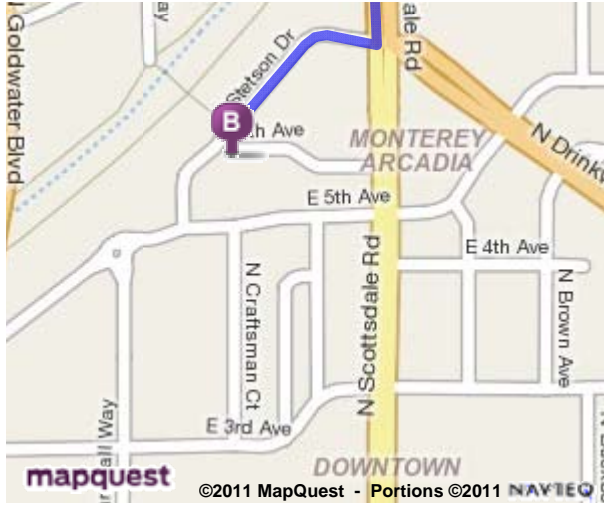

Get OpenTable Mobile

Make OpenTable reservations from your Android, BlackBerry, iPhone, Palm Pre or other mobile device.

Trip to:
 Cowboy Ciao
 7133 E Stetson Dr
 Scottsdale, AZ 85251
 (480) 946-3111
3.70 miles
7 minutes

Notes

Sanctuary to Cowboy Ciao
 480-946-3111

A	Sanctuary On Camelback mountain 5700 E Mcdonald Dr, Paradise Valley, AZ 85253 (480) 948-2100	Miles Per Section	Miles Driven
●	1. Start out going EAST on E MCDONALD DR toward N SUPERSTITION LN.	Go 1.9 Mi	1.9 mi
➔	2. Turn RIGHT onto N SCOTTSDALE RD. <i>N SCOTTSDALE RD is just past E MCDONALD DR</i>	Go 1.7 Mi	3.6 mi
➔	3. Turn RIGHT onto E STETSON DR. <i>E STETSON DR is just past E SHOEMAN LN</i>	Go 0.1 Mi	3.7 mi
■	4. 7133 E STETSON DR. <i>If you reach E 6TH AVE you've gone a little too far</i>		3.7 mi
B	Cowboy Ciao 7133 E Stetson Dr, Scottsdale, AZ 85251 (480) 946-3111	3.7 mi	3.7 mi