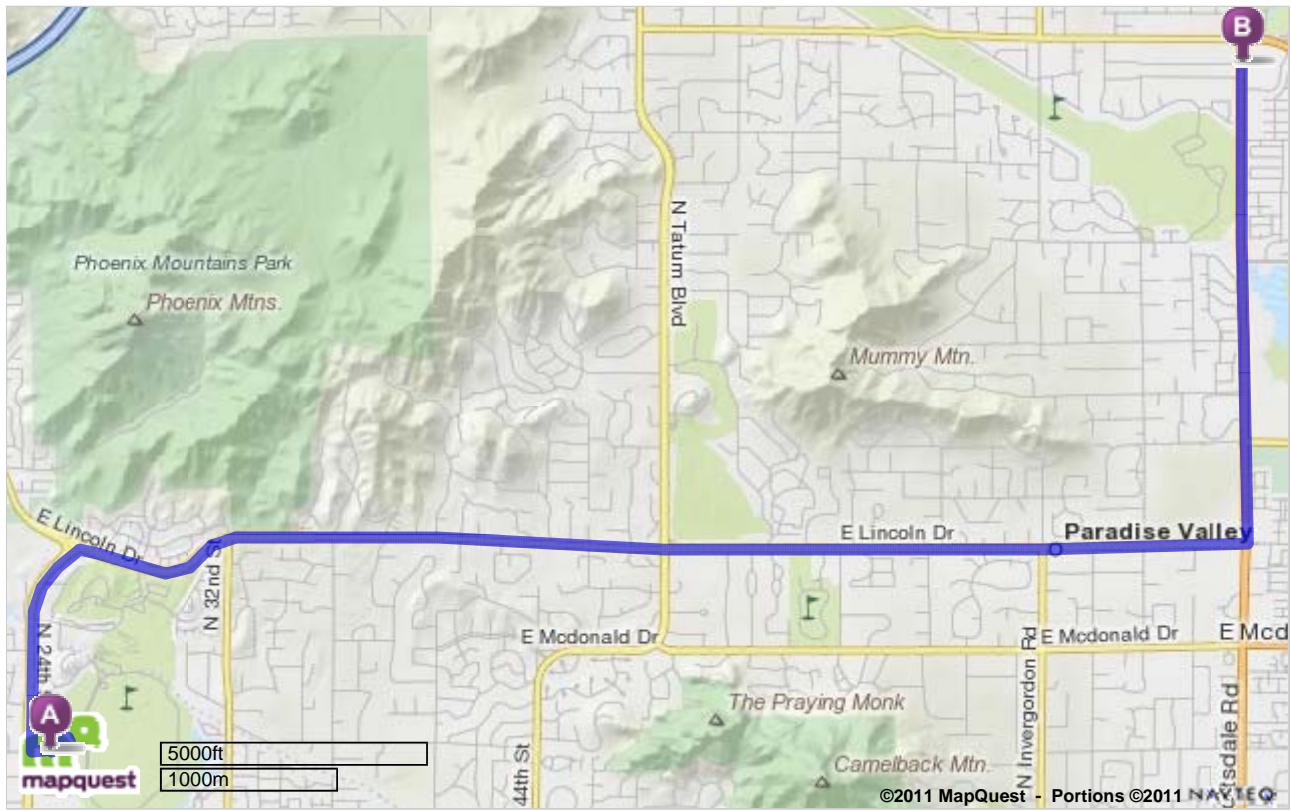

Total Travel Estimate: **9.69 miles - about 18 minutes**

[All rights reserved. Use subject to License/Copyright](#)

Directions and maps are informational only. We make no warranties on the accuracy of their content, road conditions or route usability or expeditiousness. You assume all risk of use. MapQuest and its suppliers shall not be liable to you for any loss or delay resulting from your use of MapQuest. Your use of MapQuest means you agree to our [Terms of Use](#)